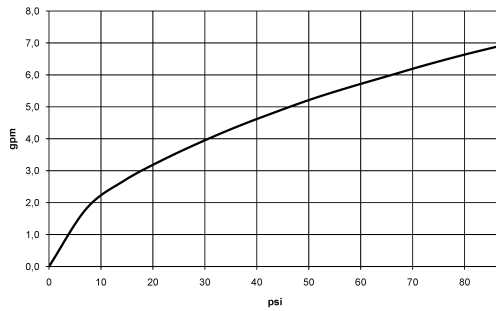

Recommended miscellaneous

xGRID Installation track 555 mm - 12 360 970 90

**VAIA Concealed thermostat with one function volume control - Brushed
Durabronz (23kt Gold)**

VAIA

36 425 809
mm [inches]

Flow rate chart