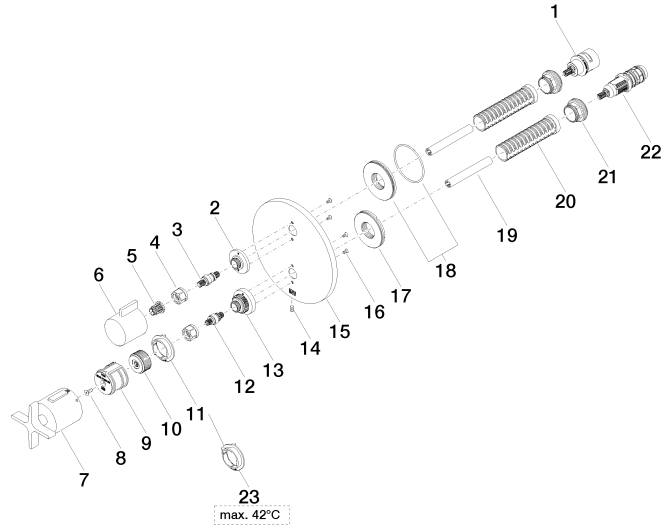

Required miscellaneous

Concealed thermostat for one- and two-way outlets - 35 426 970-90 0010
 • max. recess depth 136 mm
 • min. recess depth 80 mm

Recommended miscellaneous

xGRID Attachment set for integrating in the dry wall construction - 12 340 970 90

Recommended miscellaneous

xGRID Installation track 555 mm - 12 360 970 90

**VAIA Concealed thermostat with one function volume control - Brushed
Durabronz (23kt Gold)**

VAIA

36 425 809
mm [inches]

Flow rate chart

36 425 809

VAIA Concealed thermostat with one function volume control - Brushed
Durabronz (23kt Gold)

VAIA

36 425 809

Spare parts list

No.	Item Number	Name	Quantity used	Delivery time
1	90 90 03 166 00 90	top	1	2
2	09 12 12 053-28	base	1	20
3	04 29 06 111 01-00	spindle	1	10
4	90 23 30 023 00 90	nut	2	2
5	90 12 12 002 00 90	fixing cap	1	2
6	09 20 67 006-28	handle	1	20
7	90 17 33 032 00-28	handle	1	20
8	90 30 30 124 00 90	screw	1	2
9	90 12 12 052 00 90	base	1	2
10	09 12 12 054 90	base	1	2
11	09 28 10 190 90	regulator	1	2
12	04 29 06 024 01-00	spindle	1	10
13	09 12 12 051-28	base	1	20
14	09 31 11 134 90	pin	1	2
15	09 11 02 242-28	plate	1	20
16	09 30 30 157 90	screw	4	2
17	09 30 01 296 90	disc	1	2
18	90 30 01 190 00 90	disc	1	2
19	90 23 01 124 00 90	sleeve	2	2
20	90 18 40 077 01 90	spindle	2	2
21	09 24 04 257 90	nut	2	2
22	90 15 02 013 00 90	cartridge	1	2
23	09 28 10 189 90	regulator	1	2