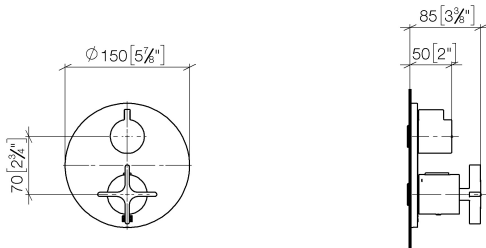

Required miscellaneous

Concealed thermostat for one- and two-way outlets - 35 426 970-90 0010
 • max. recess depth 136 mm
 • min. recess depth 80 mm

Recommended miscellaneous

xGRID Attachment set for integrating in the dry wall construction - 12 340 970 90

Recommended miscellaneous

xGRID Installation track 555 mm - 12 360 970 90

**VAIA Concealed thermostat with one function volume control - Brushed
Durabronz (23kt Gold)**

VAIA

36 425 809
mm [inches]

Flow rate chart

36 425 809

VAIA Concealed thermostat with one function volume control - Brushed
Durabronz (23kt Gold)

VAIA

36 425 809

Spare parts list

No.	Item Number	Name	Quantity used	Delivery time
1	90 90 03 166 00 90	top	1	2
2	09 12 12 053-28	base	1	20
3	04 29 06 111 01-00	spindle	1	10
4	90 23 30 023 00 90	nut	2	2
5	90 12 12 002 00 90	fixing cap	1	2
6	09 20 67 006-28	handle	1	20
7	90 17 33 032 00-28	handle	1	20
8	90 30 30 124 00 90	screw	1	2
9	90 12 12 052 00 90	base	1	2
10	09 12 12 054 90	base	1	2
11	09 28 10 190 90	regulator	1	2
12	04 29 06 024 01-00	spindle	1	10
13	09 12 12 051-28	base	1	20
14	09 31 11 134 90	pin	1	2
15	09 11 02 242-28	plate	1	20
16	09 30 30 157 90	screw	4	2
17	09 30 01 296 90	disc	1	2
18	90 30 01 190 00 90	disc	1	2
19	90 23 01 124 00 90	sleeve	2	2
20	90 18 40 077 01 90	spindle	2	2
21	09 24 04 257 90	nut	2	2
22	90 15 02 013 00 90	cartridge	1	2
23	09 28 10 189 90	regulator	1	2