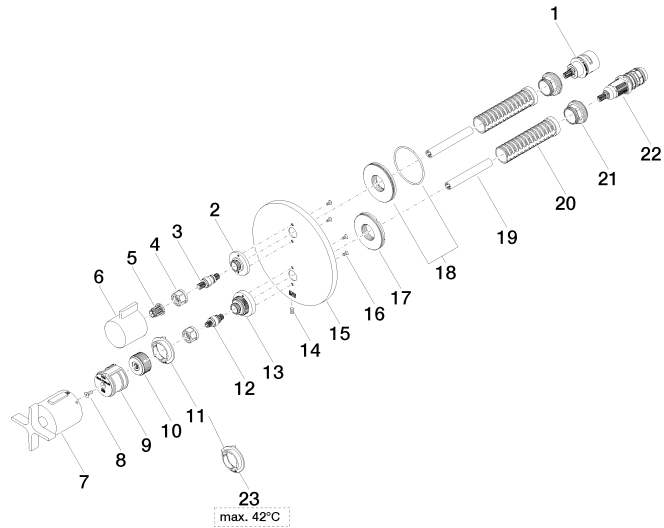

36 425 809

- cover plate Ø 150 mm
- temperature control handle with safety limit stop at 38°C
- hot water temperature limiter, can be preset

	Brushed Bronze	36 425 809-42 0010
	Chrome	36 425 809-00 0010
	Brushed Platinum	36 425 809-06 0010
	Platinum	36 425 809-08 0010
	Dark Chrome	36 425 809-19 0010
	Brushed Durabronze (23kt Gold)	36 425 809-28 0010
	Brushed Champagne (22kt Gold)	36 425 809-46 0010
	Champagne (22kt Gold)	36 425 809-47 0010
	Brushed Dark Platinum	36 425 809-99 0010

Recommended miscellaneous

Concealed thermostat for one- and two-way outlets - 35 426 970-90 0010
 • min. recess depth 80 mm
 • max. recess depth 136 mm

Recommended miscellaneous

xGRID Attachment set for integrating in the dry wall construction - 12 340 970 90

Required miscellaneous

xGRID Installation track 555 mm - 12 360 970 90

36 425 809

mm [inches]

Flow rate chart

36 425 809

36 425 809

Spare parts list

No.	Item Number	Name	Quantity used	Delivery time
1	90 90 03 166 00 90	top	1	2
2	09 12 12 053-42	base	1	60
3	04 29 06 111 01-00	spindle	1	10
4	90 23 30 023 00 90	nut	2	2
5	90 12 12 002 00 90	fixing cap	1	2
6	09 20 67 006-42	handle	1	60
7	90 17 33 032 00-42	handle	1	-
Spare part can no longer be ordered, please order the replacement item				
8	90 30 30 124 00 90	screw	1	2
9	90 12 12 052 00 90	base	1	2
10	09 12 12 054 90	base	1	2
11	09 28 10 190 90	regulator	1	2
12	04 29 06 024 01-00	spindle	1	10
13	09 12 12 051-42	base	1	60
14	09 31 11 134 90	pin	1	2
15	09 11 02 242-42	plate	1	60
16	09 30 30 157 90	screw	4	2
17	09 30 01 296 90	disc	1	2
18	90 30 01 190 00 90	disc	1	2
19	90 23 01 124 00 90	sleeve	2	2
20	90 18 40 077 01 90	spindle	2	2
21	09 24 04 257 90	nut	2	2
22	90 15 02 013 00 90	cartridge	1	2
23	09 28 10 189 90	regulator	1	2