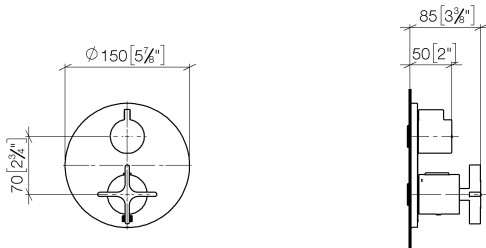

36 425 809

- cover plate Ø 150 mm
- temperature control handle with safety limit stop at 38°C
- hot water temperature limiter, can be preset

	Brushed Bronze	36 425 809-42 0010
	Chrome	36 425 809-00 0010
	Brushed Platinum	36 425 809-06 0010
	Platinum	36 425 809-08 0010
	Dark Chrome	36 425 809-19 0010
	Brushed Durabronze (23kt Gold)	36 425 809-28 0010
	Brushed Champagne (22kt Gold)	36 425 809-46 0010
	Champagne (22kt Gold)	36 425 809-47 0010
	Brushed Dark Platinum	36 425 809-99 0010

Recommended miscellaneous

Concealed thermostat for one- and two-way outlets - 35 426 970-90 0010
 • min. recess depth 80 mm
 • max. recess depth 136 mm

Recommended miscellaneous

xGRID Attachment set for integrating in the dry wall construction - 12 340 970 90

Required miscellaneous

xGRID Installation track 555 mm - 12 360 970 90

36 425 809

mm [inches]

Flow rate chart

36 425 809

36 425 809

Spare parts list

No.	Item Number	Name	Quantity used	Delivery time
1	90 90 03 166 00 90	top	1	2
2	09 12 12 053-42	base	1	60
3	04 29 06 111 01-00	spindle	1	10
4	90 23 30 023 00 90	nut	2	2
5	90 12 12 002 00 90	fixing cap	1	2
6	09 20 67 006-42	handle	1	60
7	90 17 33 032 00-42	handle	1	-
Spare part can no longer be ordered, please order the replacement item				
8	90 30 30 124 00 90	screw	1	2
9	90 12 12 052 00 90	base	1	2
10	09 12 12 054 90	base	1	2
11	09 28 10 190 90	regulator	1	2
12	04 29 06 024 01-00	spindle	1	10
13	09 12 12 051-42	base	1	60
14	09 31 11 134 90	pin	1	2
15	09 11 02 242-42	plate	1	60
16	09 30 30 157 90	screw	4	2
17	09 30 01 296 90	disc	1	2
18	90 30 01 190 00 90	disc	1	2
19	90 23 01 124 00 90	sleeve	2	2
20	90 18 40 077 01 90	spindle	2	2
21	09 24 04 257 90	nut	2	2
22	90 15 02 013 00 90	cartridge	1	2
23	09 28 10 189 90	regulator	1	2