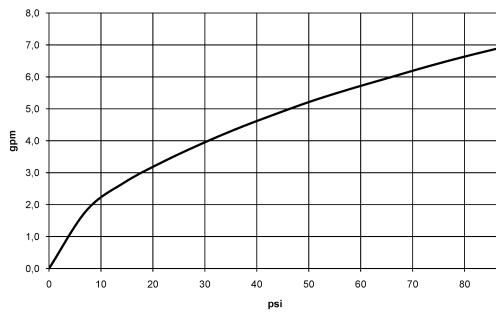

36 425 809

- cover plate Ø 150 mm
- temperature control handle with safety limit stop at 38°C
- hot water temperature limiter, can be preset

	Brushed Bronze	36 425 809-42 0010
	Chrome	36 425 809-00 0010
	Brushed Platinum	36 425 809-06 0010
	Platinum	36 425 809-08 0010
	Dark Chrome	36 425 809-19 0010
	Brushed Durabronze (23kt Gold)	36 425 809-28 0010
	Brushed Champagne (22kt Gold)	36 425 809-46 0010
	Champagne (22kt Gold)	36 425 809-47 0010
	Brushed Dark Platinum	36 425 809-99 0010

Required miscellaneous

xGRID Installation track 555 mm - 12 360 970 90

36 425 809

mm [inches]

Flow rate chart

36 425 809

36 425 809

Spare parts list