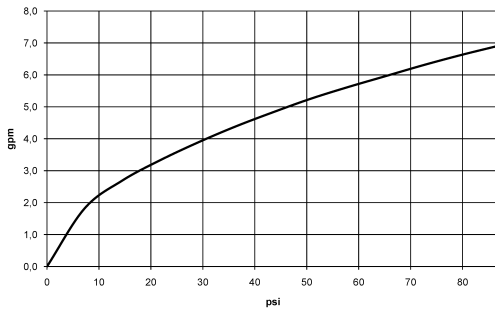

Recommended miscellaneous

xGRID Installation track 555 mm - 12 360 970 90

36 425 809
mm [inches]

Flow rate chart

VAIA Concealed thermostat with one function volume control - Brushed
Champagne (22kt Gold)

VAIA