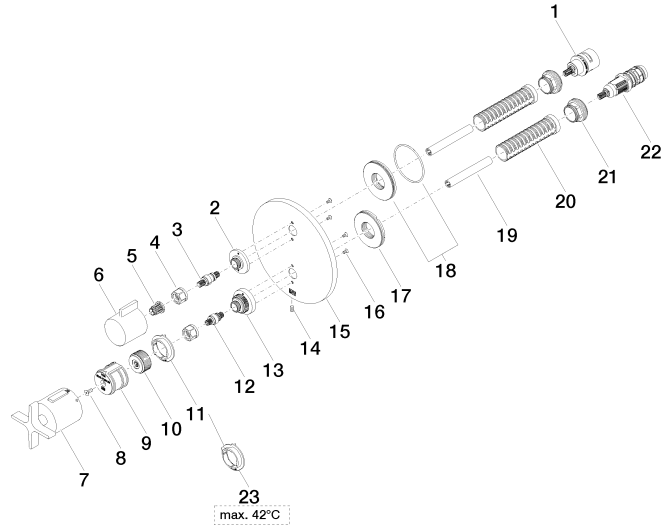

Required miscellaneous

Concealed thermostat for one- and two-way outlets - 35 426 970-90 0010
 • max. recess depth 136 mm
 • min. recess depth 80 mm

Recommended miscellaneous

xGRID Attachment set for integrating in the dry wall construction - 12 340 970 90

Recommended miscellaneous

xGRID Installation track 555 mm - 12 360 970 90

36 425 809
mm [inches]

Flow rate chart

VAIA Concealed thermostat with one function volume control - Brushed
Champagne (22kt Gold)

VAIA

36 425 809

VAIA Concealed thermostat with one function volume control - Brushed
Champagne (22kt Gold)

VAIA

36 425 809

Spare parts list

No.	Item Number	Name	Quantity used	Delivery time
1	90 90 03 166 00 90	top	1	2
2	09 12 12 053-46	base	1	60
3	04 29 06 111 01-00	spindle	1	10
4	90 23 30 023 00 90	nut	2	2
5	90 12 12 002 00 90	fixing cap	1	2
6	09 20 67 006-46	handle	1	30
7	90 17 33 032 00-46	handle	1	30
8	90 30 30 124 00 90	screw	1	2
9	90 12 12 052 00 90	base	1	2
10	09 12 12 054 90	base	1	2
11	09 28 10 190 90	regulator	1	2
12	04 29 06 024 01-00	spindle	1	10
13	09 12 12 051-46	base	1	60
14	09 31 11 134 90	pin	1	2
15	09 11 02 242-46	plate	1	60
16	09 30 30 157 90	screw	4	2
17	09 30 01 296 90	disc	1	2
18	90 30 01 190 00 90	disc	1	2
19	90 23 01 124 00 90	sleeve	2	2
20	90 18 40 077 01 90	spindle	2	2
21	09 24 04 257 90	nut	2	2
22	90 15 02 013 00 90	cartridge	1	2
23	09 28 10 189 90	regulator	1	2