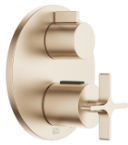

VAIA Concealed thermostat with one function volume control - Brushed Champagne (22kt Gold)

VAIA

36 425 809

- cover plate Ø 150 mm
- temperature control handle with safety limit stop at 38°C
- hot water temperature limiter, can be preset

	Brushed Champagne (22kt Gold)	36 425 809-46 0010
	Chrome	36 425 809-00 0010
	Brushed Platinum	36 425 809-06 0010
	Platinum	36 425 809-08 0010
	Dark Chrome	36 425 809-19 0010
	Brushed Durabronze (23kt Gold)	36 425 809-28 0010
	Brushed Bronze	36 425 809-42 0010
	Champagne (22kt Gold)	36 425 809-47 0010
	Brushed Dark Platinum	36 425 809-99 0010

Required miscellaneous

Concealed thermostat for one- and two-way outlets - 35 426 970-90 0010
 • max. recess depth 136 mm
 • min. recess depth 80 mm

Recommended miscellaneous

xGRID Attachment set for integrating in the dry wall construction - 12 340 970 90

36 425 809

VAIA Concealed thermostat with one function volume control - Brushed
Champagne (22kt Gold)

VAIA

36 425 809

Spare parts list

No.	Item Number	Name	Quantity used	Delivery time
1	90 90 03 166 00 90	top	1	2
2	09 12 12 053-46	base	1	60
3	04 29 06 111 01-00	spindle	1	10
4	90 23 30 023 00 90	nut	2	2
5	90 12 12 002 00 90	fixing cap	1	2
6	09 20 67 006-46	handle	1	30
7	90 17 33 032 00-46	handle	1	30
8	90 30 30 124 00 90	screw	1	2
9	90 12 12 052 00 90	base	1	2
10	09 12 12 054 90	base	1	2
11	09 28 10 190 90	regulator	1	2
12	04 29 06 024 01-00	spindle	1	10
13	09 12 12 051-46	base	1	60
14	09 31 11 134 90	pin	1	2
15	09 11 02 242-46	plate	1	60
16	09 30 30 157 90	screw	4	2
17	09 30 01 296 90	disc	1	2
18	90 30 01 190 00 90	disc	1	2
19	90 23 01 124 00 90	sleeve	2	2
20	90 18 40 077 01 90	spindle	2	2
21	09 24 04 257 90	nut	2	2
22	90 15 02 013 00 90	cartridge	1	2
23	09 28 10 189 90	regulator	1	2