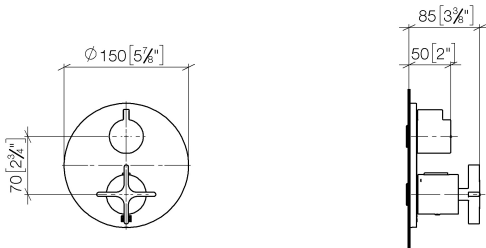

Required miscellaneous

Concealed thermostat for one- and two-way outlets - 35 426 970-90 0010
 • max. recess depth 136 mm
 • min. recess depth 80 mm

Recommended miscellaneous

xGRID Attachment set for integrating in the dry wall construction - 12 340 970 90

Recommended miscellaneous

xGRID Installation track 555 mm - 12 360 970 90

36 425 809
mm [inches]

Flow rate chart

VAIA Concealed thermostat with one function volume control - Brushed
Champagne (22kt Gold)

VAIA