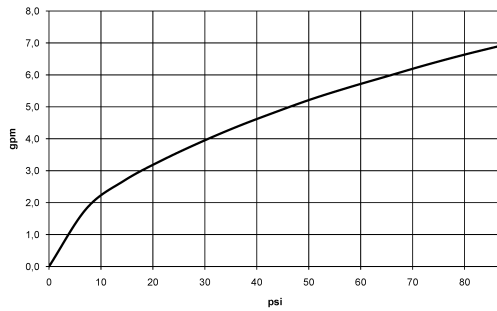

Required miscellaneous

Concealed thermostat for one- and two-way outlets -

- max. recess depth 136 mm
- min. recess depth 80 mm

35 426 970-90
0010

36 425 809
mm [inches]

Flow rate chart

36 425 809

VAIA Concealed thermostat with one function volume control - Champagne (22kt Gold)