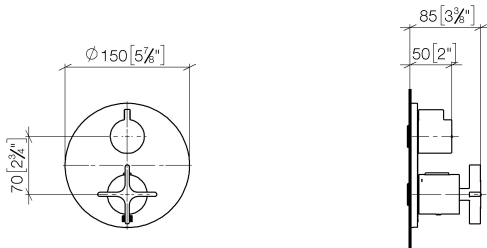

Required miscellaneous

Concealed thermostat for one- and two-way outlets -

- max. recess depth 136 mm
- min. recess depth 80 mm

35 426 970-90
0010

36 425 809
mm [inches]

Flow rate chart

36 425 809

VAIA Concealed thermostat with one function volume control - Champagne (22kt Gold)