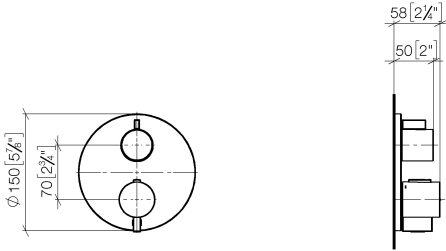

DORNBRACHT YAMOU Concealed thermostat with one function volume control - Soft Black

36 425 831

- cover plate Ø 150 mm
- temperature control handle with safety limit stop at 38°C
- hot water temperature limiter, can be preset

	Soft Black	36 425 831-69 0010
	Chrome	36 425 831-00 0010

DORNBACHT YAMOU Concealed thermostat with one function volume control - Soft Black

36 425 831
mm [inches]

DORNBACHT YAMOU Concealed thermostat with one function volume control - Soft Black

36 425 831

Parts for other
finishes can be found
here: [Chrome](#)

DORNBRACHT YAMOU Concealed thermostat with one function volume control - Soft Black

36 425 831

Spare parts list

No.	Item Number	Name	Quantity used	Delivery time
1	90 90 03 166 00 90	top	1	2
2	09 12 12 053-69	base	1	60
3	04 29 06 111 01-00	spindle	1	10
4	90 23 30 023 00 90	nut	2	2
5	90 12 12 002 00 90	fixing cap	1	2
6	09 20 67 006-69	handle	1	60
7	90 17 33 019 00-69	handle	1	-
Spare part can no longer be ordered, please order the replacement item				
8	90 30 30 124 00 90	screw	1	2
9	90 12 12 052 00 90	base	1	2
10	09 12 12 054 90	base	1	2
11	09 28 10 190 90	regulator	1	2
12	04 29 06 024 01-00	spindle	1	10
13	09 12 12 051-69	base	1	60
14	09 31 11 134 90	pin	1	2
15	09 11 02 356-69	plate	1	-
Spare part can no longer be ordered, please order the replacement item				
16	09 30 30 157 90	screw	4	2
17	09 30 01 296 90	disc	1	2
18	90 30 01 190 00 90	disc	1	2
19	90 23 01 124 00 90	sleeve	2	2
20	90 18 40 077 01 90	spindle	2	2
21	09 24 04 257 90	nut	2	2
22	90 15 02 013 00 90	cartridge	1	2
23	09 28 10 189 90	regulator	1	2