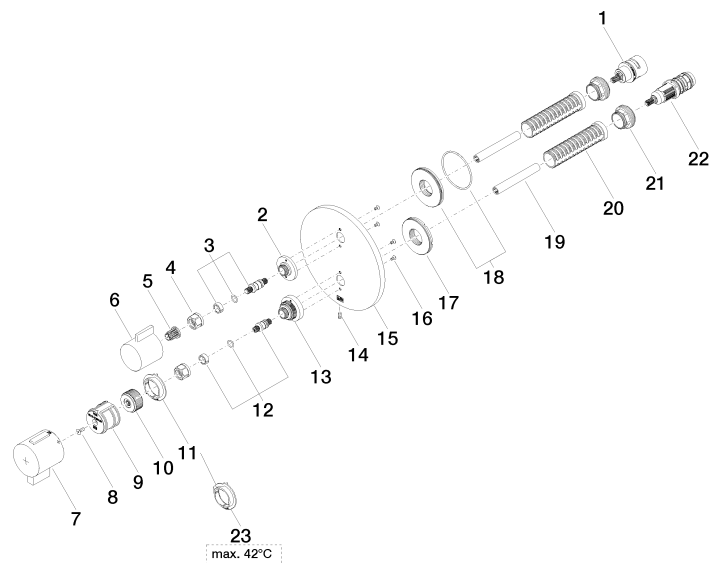

DORNBRACHT YAMOU Concealed thermostat with one function volume control - Soft Black

36 425 831

- cover plate Ø 150 mm
- temperature control handle with safety limit stop at 38°C
- hot water temperature limiter, can be preset

	Soft Black	36 425 831-69 0010
	Chrome	36 425 831-00 0010

DORNBACHT YAMOU Concealed thermostat with one function volume control - Soft Black

36 425 831
mm [inches]

DORNBACHT YAMOU Concealed thermostat with one function volume control - Soft Black

36 425 831

Parts for other
finishes can be found
here: [Chrome](#)

DORNBRACHT YAMOU Concealed thermostat with one function volume control - Soft Black

36 425 831

Spare parts list

No.	Item Number	Name	Quantity used	Delivery time
1	90 90 03 166 00 90	top	1	2
2	09 12 12 053-69	base	1	60
3	04 29 06 111 01-00	spindle	1	10
4	90 23 30 023 00 90	nut	2	2
5	90 12 12 002 00 90	fixing cap	1	2
6	09 20 67 006-69	handle	1	60
7	90 17 33 019 00-69	handle	1	-
Spare part can no longer be ordered, please order the replacement item				
8	90 30 30 124 00 90	screw	1	2
9	90 12 12 052 00 90	base	1	2
10	09 12 12 054 90	base	1	2
11	09 28 10 190 90	regulator	1	2
12	04 29 06 024 01-00	spindle	1	10
13	09 12 12 051-69	base	1	60
14	09 31 11 134 90	pin	1	2
15	09 11 02 356-69	plate	1	-
Spare part can no longer be ordered, please order the replacement item				
16	09 30 30 157 90	screw	4	2
17	09 30 01 296 90	disc	1	2
18	90 30 01 190 00 90	disc	1	2
19	90 23 01 124 00 90	sleeve	2	2
20	90 18 40 077 01 90	spindle	2	2
21	09 24 04 257 90	nut	2	2
22	90 15 02 013 00 90	cartridge	1	2
23	09 28 10 189 90	regulator	1	2