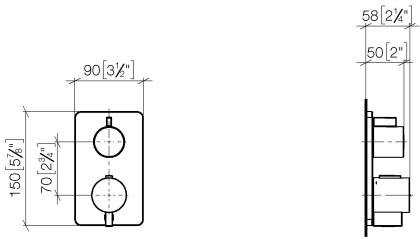

DORNBRACHT YARRE Concealed thermostat with one function volume control - Soft Black

36 425 832

- temperature control handle with safety limit stop at 38°C
- hot water temperature limiter, can be preset

	Soft Black	36 425 832-69 0010
	Chrome	36 425 832-00 0010

DORNBRACHT YARRE Concealed thermostat with one function volume control - Soft Black

36 425 832
mm [inches]

DORNBACHT YARRE Concealed thermostat with one function volume control - Soft Black

36 425 832

Parts for other finishes can be found here: [Chrome](#)

DORNBACHT YARRE Concealed thermostat with one function volume control - Soft Black

36 425 832

Spare parts list

No.	Item Number	Name	Quantity used	Delivery time
1	90 90 03 166 00 90	top	1	2
2	09 12 12 053-69	base	1	60
3	04 29 06 111 01-00	spindle	1	10
4	90 23 30 023 00 90	nut	2	2
5	90 12 12 002 00 90	fixing cap	1	2
6	09 20 67 006-69	handle	1	60
7	90 17 33 019 00-69	handle	1	-
Spare part can no longer be ordered, please order the replacement item				
8	90 30 30 124 00 90	screw	1	2
9	90 12 12 052 00 90	base	1	2
10	09 12 12 054 90	base	1	2
11	09 28 10 190 90	regulator	1	2
12	04 29 06 024 01-00	spindle	1	10
13	09 12 12 051-69	base	1	60
14	09 31 11 134 90	pin	1	2
15	09 11 02 352-69	plate	1	-
Spare part can no longer be ordered, please order the replacement item				
16	09 30 30 157 90	screw	4	2
17	09 30 01 296 90	disc	1	2
18	90 30 01 190 00 90	disc	1	2
19	90 23 01 124 00 90	sleeve	2	2
20	90 18 40 077 01 90	spindle	2	2
21	09 24 04 257 90	nut	2	2
22	90 15 02 013 00 90	cartridge	1	2
23	09 28 10 189 90	regulator	1	2