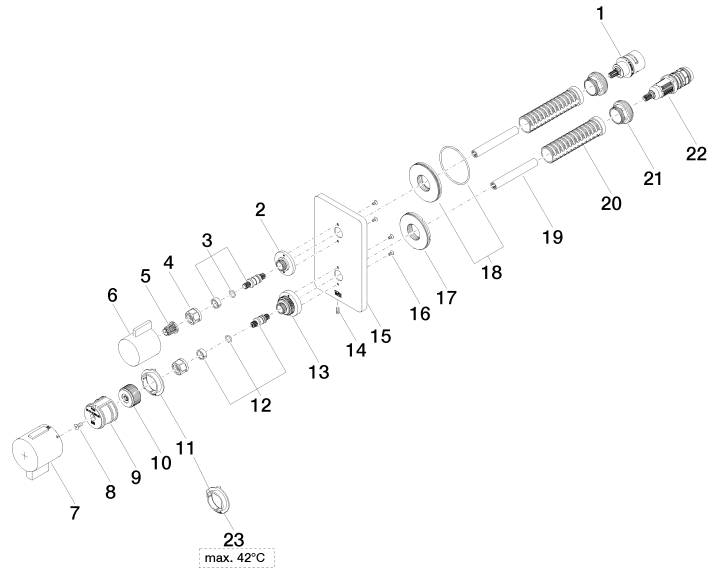

DORNBRACHT YARRE Concealed thermostat with one function volume control - Soft Black

36 425 832

- temperature control handle with safety limit stop at 38°C
- hot water temperature limiter, can be preset

	Soft Black	36 425 832-69 0010
	Chrome	36 425 832-00 0010

DORNBRACHT YARRE Concealed thermostat with one function volume control - Soft Black

36 425 832
mm [inches]

DORNBACHT YARRE Concealed thermostat with one function volume control - Soft Black

36 425 832

Parts for other finishes can be found here: [Chrome](#)

DORNBACHT YARRE Concealed thermostat with one function volume control - Soft Black

36 425 832

Spare parts list

No.	Item Number	Name	Quantity used	Delivery time
1	90 90 03 166 00 90	top	1	2
2	09 12 12 053-69	base	1	60
3	04 29 06 111 01-00	spindle	1	10
4	90 23 30 023 00 90	nut	2	2
5	90 12 12 002 00 90	fixing cap	1	2
6	09 20 67 006-69	handle	1	60
7	90 17 33 019 00-69	handle	1	-
Spare part can no longer be ordered, please order the replacement item				
8	90 30 30 124 00 90	screw	1	2
9	90 12 12 052 00 90	base	1	2
10	09 12 12 054 90	base	1	2
11	09 28 10 190 90	regulator	1	2
12	04 29 06 024 01-00	spindle	1	10
13	09 12 12 051-69	base	1	60
14	09 31 11 134 90	pin	1	2
15	09 11 02 352-69	plate	1	-
Spare part can no longer be ordered, please order the replacement item				
16	09 30 30 157 90	screw	4	2
17	09 30 01 296 90	disc	1	2
18	90 30 01 190 00 90	disc	1	2
19	90 23 01 124 00 90	sleeve	2	2
20	90 18 40 077 01 90	spindle	2	2
21	09 24 04 257 90	nut	2	2
22	90 15 02 013 00 90	cartridge	1	2
23	09 28 10 189 90	regulator	1	2