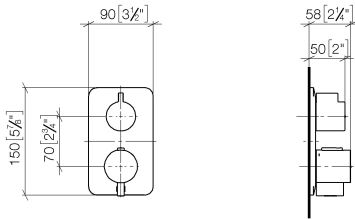

36 425 845

- cover plate 150 x 90 mm
- temperature control handle with safety limit stop at 38°C
- hot water temperature limiter, can be preset

	Matte Black	36 425 845-33 0010
	Chrome	36 425 845-00 0010
	Brushed Platinum	36 425 845-06 0010
	Dark Chrome	36 425 845-19 0010
	Brushed Chrome	36 425 845-93 0010
	Brushed Dark Platinum	36 425 845-99 0010

Required miscellaneous

Concealed thermostat for one- and two-way outlets -

- max. recess depth 136 mm
- min. recess depth 80 mm

35 426 970-90
0010

36 425 845

mm [inches]

Codes & Standards

ADA