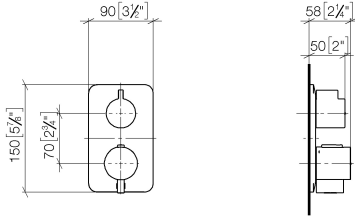

**LISSÉ Concealed thermostat with one function volume control - Brushed Dark Platinum**

LISSÉ

36 425 845

- cover plate 150 x 90 mm
- temperature control handle with safety limit stop at 38°C
- hot water temperature limiter, can be preset

**Required miscellaneous**

**Concealed thermostat for one- and two-way outlets -** 35 426 970-90 0010  
 •min. recess depth 80 mm  
 •max. recess depth 136 mm

**Recommended miscellaneous**

**xGRID Attachment set for integrating in the dry wall construction -** 12 340 970 90

**Required miscellaneous**

**xGRID Installation track 555 mm -** 12 360 970 90

36 425 845  
mm [inches]