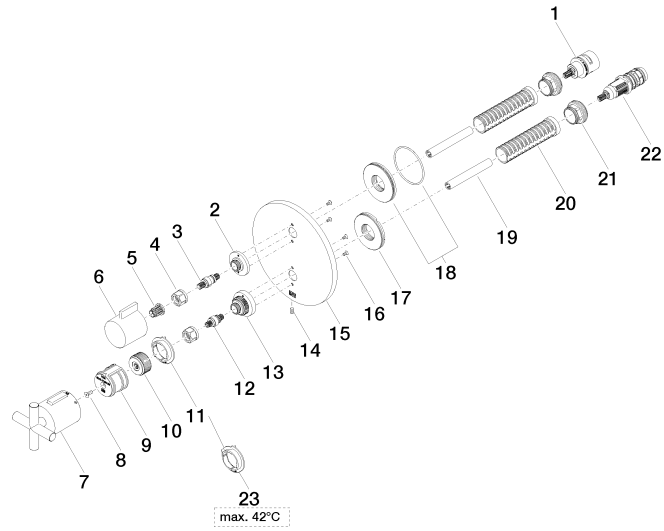

36 425 892

- cover plate Ø 150 mm
- temperature control handle with safety limit stop at 38°C
- hot water temperature limiter, can be preset

	Platinum	36 425 892-08 0010
	Chrome	36 425 892-00 0010
	Brushed Platinum	36 425 892-06 0010
	Brushed Durabronze (23kt Gold)	36 425 892-28 0010
	Matte Black	36 425 892-33 0010
	Brushed Champagne (22kt Gold)	36 425 892-46 0010
	Champagne (22kt Gold)	36 425 892-47 0010
	Brushed Chrome	36 425 892-93 0010
	Brushed Dark Platinum	36 425 892-99 0010

Required miscellaneous

Concealed thermostat for one- and two-way outlets - 35 426 970-90 0010
 •max. recess depth 136 mm
 •min. recess depth 80 mm

Recommended miscellaneous

xGRID Attachment set for integrating in the dry wall construction - 12 340 970 90

Required miscellaneous

xGRID Installation track 555 mm - 12 360 970 90

36 425 892

mm [inches]

Flow rate chart

Certificates

IAPMO_4976 (7).

36 425 892

36 425 892

Spare parts list

No.	Item Number	Name	Quantity used	Delivery time
1	90 90 03 166 00 90	top	1	2
2	09 12 12 053-08	base	1	40
3	04 29 06 111 01-00	spindle	1	10
4	90 23 30 023 00 90	nut	2	2
5	90 12 12 002 00 90	fixing cap	1	2
6	09 20 67 006-08	handle	1	40
7	90 17 33 022 00-08	handle	1	40
8	90 30 30 124 00 90	screw	1	2
9	90 12 12 052 00 90	base	1	2
10	09 12 12 054 90	base	1	2
11	09 28 10 190 90	regulator	1	2
12	04 29 06 024 01-00	spindle	1	10
13	09 12 12 051-08	base	1	40
14	09 31 11 134 90	pin	1	2
15	09 11 02 242-08	plate	1	40
16	09 30 30 157 90	screw	4	2
17	09 30 01 296 90	disc	1	2
18	90 30 01 190 00 90	disc	1	2
19	90 23 01 124 00 90	sleeve	2	2
20	90 18 40 077 01 90	spindle	2	2
21	09 24 04 257 90	nut	2	2
22	90 15 02 013 00 90	cartridge	1	2
23	09 28 10 189 90	regulator	1	2