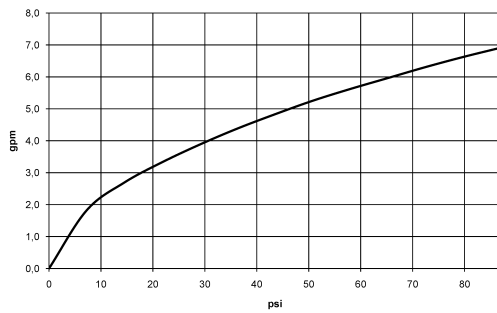

36 425 892

- cover plate Ø 150 mm
- temperature control handle with safety limit stop at 38°C
- hot water temperature limiter, can be preset

	Platinum	36 425 892-08 0010
	Chrome	36 425 892-00 0010
	Brushed Platinum	36 425 892-06 0010
	Brushed Durabronze (23kt Gold)	36 425 892-28 0010
	Matte Black	36 425 892-33 0010
	Brushed Champagne (22kt Gold)	36 425 892-46 0010
	Champagne (22kt Gold)	36 425 892-47 0010
	Brushed Chrome	36 425 892-93 0010
	Brushed Dark Platinum	36 425 892-99 0010

Required miscellaneous

xGRID Installation track 555 mm - 12 360 970 90

36 425 892

mm [inches]

Flow rate chart

Certificates

IAPMO_4976 (7).

36 425 892