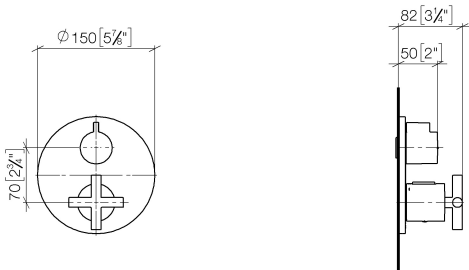

36 425 892

- cover plate Ø 150 mm
- temperature control handle with safety limit stop at 38°C
- hot water temperature limiter, can be preset

	Platinum	36 425 892-08 0010
	Chrome	36 425 892-00 0010
	Brushed Platinum	36 425 892-06 0010
	Brushed Durabronze (23kt Gold)	36 425 892-28 0010
	Matte Black	36 425 892-33 0010
	Brushed Champagne (22kt Gold)	36 425 892-46 0010
	Champagne (22kt Gold)	36 425 892-47 0010
	Brushed Chrome	36 425 892-93 0010
	Brushed Dark Platinum	36 425 892-99 0010

Required miscellaneous

Concealed thermostat for one- and two-way outlets - 35 426 970-90 0010
 •max. recess depth 136 mm
 •min. recess depth 80 mm

Recommended miscellaneous

xGRID Attachment set for integrating in the dry wall construction - 12 340 970 90

Required miscellaneous

xGRID Installation track 555 mm - 12 360 970 90

36 425 892

mm [inches]

Flow rate chart

Certificates

IAPMO_4976 (7).

36 425 892