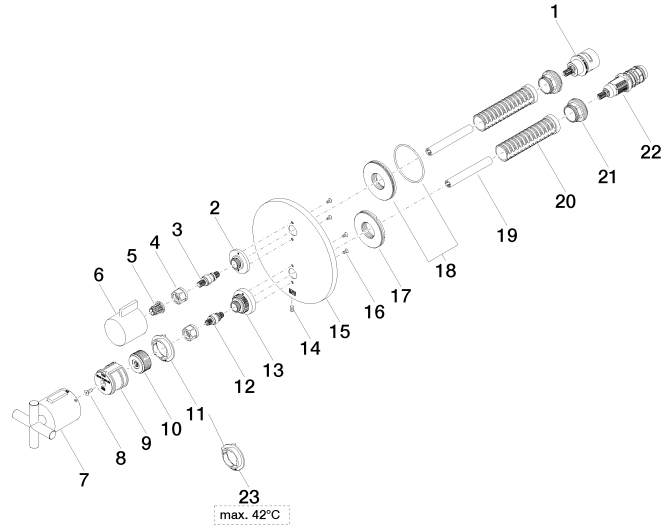

**TARA Concealed thermostat with one function volume control - Brushed Durabronze (23kt Gold)**

TARA

36 425 892

- cover plate Ø 150 mm
- temperature control handle with safety limit stop at 38°C
- hot water temperature limiter, can be preset

**Required miscellaneous**

**Concealed thermostat for one- and two-way outlets -** 35 426 970-90 0010  
 • max. recess depth 136 mm  
 • min. recess depth 80 mm

**Recommended miscellaneous**

**xGRID Attachment set for integrating in the dry wall construction -** 12 340 970 90

**Required miscellaneous**

**xGRID Installation track 555 mm -** 12 360 970 90

**TARA Concealed thermostat with one function volume control - Brushed  
Durabronz (23kt Gold)**

TARA

36 425 892  
mm [inches]

**Flow rate chart**

36 425 892

TARA Concealed thermostat with one function volume control - Brushed  
Durabronz (23kt Gold)

TARA

36 425 892

Spare parts list

No.	Item Number	Name	Quantity used	Delivery time
1	90 90 03 166 00 90	top	1	2
2	09 12 12 053-28	base	1	20
3	04 29 06 111 01-00	spindle	1	10
4	90 23 30 023 00 90	nut	2	2
5	90 12 12 002 00 90	fixing cap	1	2
6	09 20 67 006-28	handle	1	20
7	90 17 33 022 00-28	handle	1	20
8	90 30 30 124 00 90	screw	1	2
9	90 12 12 052 00 90	base	1	2
10	09 12 12 054 90	base	1	2
11	09 28 10 190 90	regulator	1	2
12	04 29 06 024 01-00	spindle	1	10
13	09 12 12 051-28	base	1	20
14	09 31 11 134 90	pin	1	2
15	09 11 02 242-28	plate	1	20
16	09 30 30 157 90	screw	4	2
17	09 30 01 296 90	disc	1	2
18	90 30 01 190 00 90	disc	1	2
19	90 23 01 124 00 90	sleeve	2	2
20	90 18 40 077 01 90	spindle	2	2
21	09 24 04 257 90	nut	2	2
22	90 15 02 013 00 90	cartridge	1	2
23	09 28 10 189 90	regulator	1	2