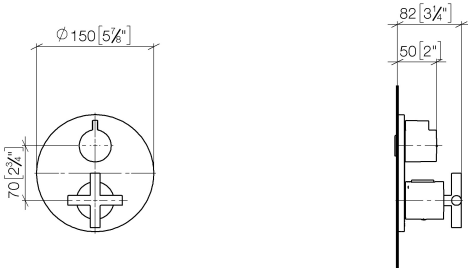

**Required miscellaneous**

**Concealed thermostat for one- and two-way outlets -** 35 426 970-90 0010  
 • max. recess depth 136 mm  
 • min. recess depth 80 mm

**Recommended miscellaneous**

**xGRID Attachment set for integrating in the dry wall construction -** 12 340 970 90

**Required miscellaneous**

**xGRID Installation track 555 mm -** 12 360 970 90

**TARA Concealed thermostat with one function volume control - Brushed  
Durabronz (23kt Gold)**

TARA

36 425 892  
mm [inches]

**Flow rate chart**

36 425 892

TARA Concealed thermostat with one function volume control - Brushed  
Durabronz (23kt Gold)

TARA

36 425 892

Spare parts list

No.	Item Number	Name	Quantity used	Delivery time
1	90 90 03 166 00 90	top	1	2
2	09 12 12 053-28	base	1	20
3	04 29 06 111 01-00	spindle	1	10
4	90 23 30 023 00 90	nut	2	2
5	90 12 12 002 00 90	fixing cap	1	2
6	09 20 67 006-28	handle	1	20
7	90 17 33 022 00-28	handle	1	20
8	90 30 30 124 00 90	screw	1	2
9	90 12 12 052 00 90	base	1	2
10	09 12 12 054 90	base	1	2
11	09 28 10 190 90	regulator	1	2
12	04 29 06 024 01-00	spindle	1	10
13	09 12 12 051-28	base	1	20
14	09 31 11 134 90	pin	1	2
15	09 11 02 242-28	plate	1	20
16	09 30 30 157 90	screw	4	2
17	09 30 01 296 90	disc	1	2
18	90 30 01 190 00 90	disc	1	2
19	90 23 01 124 00 90	sleeve	2	2
20	90 18 40 077 01 90	spindle	2	2
21	09 24 04 257 90	nut	2	2
22	90 15 02 013 00 90	cartridge	1	2
23	09 28 10 189 90	regulator	1	2