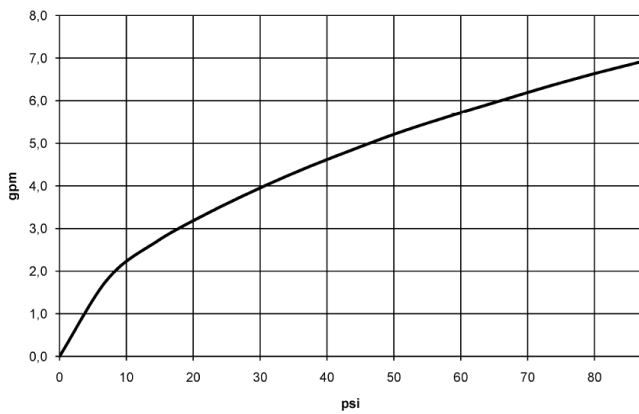

Required miscellaneous

xGRID Installation track 555 mm - 12 360 970 90

36 425 970
mm [inches]

Flow rate chart

Codes & Standards

ADA
ASME
A112.18.1/CSA
B125.1

Concealed thermostat with one function volume control - Brushed Durabronz
(23kt Gold)