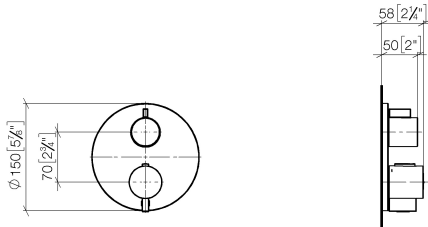

**Concealed thermostat with one function volume control - Brushed Durabronze
(23kt Gold)**

META

36 425 970

- cover plate Ø 150 mm
- temperature control handle with safety limit stop at 38°C
- hot water temperature limiter, can be preset

Required miscellaneous

Concealed thermostat for one- and two-way outlets - 35 426 970-90 0010
 •max. recess depth 136 mm
 •min. recess depth 80 mm

Recommended miscellaneous

xGRID Attachment set for integrating in the dry wall construction - 12 340 970 90

Required miscellaneous

xGRID Installation track 555 mm - 12 360 970 90

36 425 970
mm [inches]

Flow rate chart

Codes & Standards

ADA
ASME
A112.18.1/CSA
B125.1

Concealed thermostat with one function volume control - Brushed Durabronz
(23kt Gold)