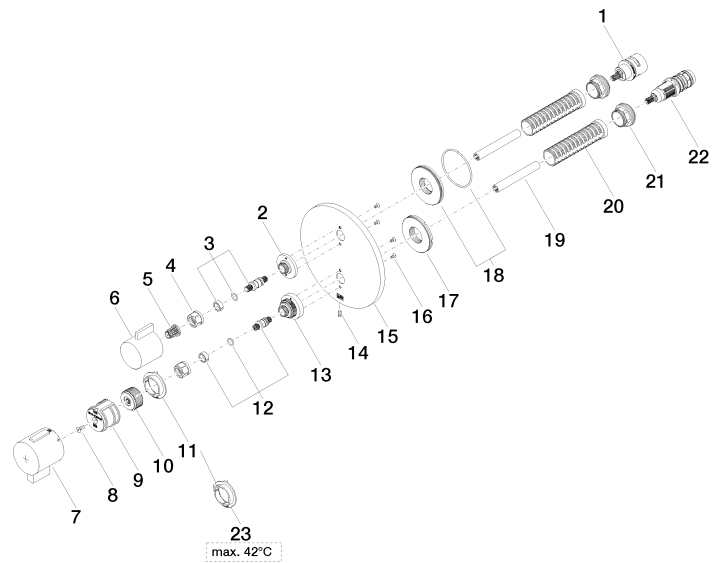

**Concealed thermostat with one function volume control - Brushed Durabronze
(23kt Gold)**

META

36 425 970

- cover plate Ø 150 mm
- temperature control handle with safety limit stop at 38°C
- hot water temperature limiter, can be preset

Required miscellaneous

Concealed thermostat for one- and two-way outlets - 35 426 970-90 0010
 •max. recess depth 136 mm
 •min. recess depth 80 mm

Recommended miscellaneous

xGRID Attachment set for integrating in the dry wall construction - 12 340 970 90

Required miscellaneous

xGRID Installation track 555 mm - 12 360 970 90

36 425 970
mm [inches]

Flow rate chart

Codes & Standards

ADA
ASME
A112.18.1/CSA
B125.1

Concealed thermostat with one function volume control - Brushed Durabronz
(23kt Gold)

META

36 425 970

Concealed thermostat with one function volume control - Brushed Durabross (23kt Gold)

META

36 425 970

Spare parts list

No.	Item Number	Name	Quantity used	Delivery time
1	90 90 03 166 00 90	top	1	2
2	09 12 12 053-28	base	1	20
3	04 29 06 111 01-00	spindle	1	10
4	90 23 30 023 00 90	nut	2	2
5	90 12 12 002 00 90	fixing cap	1	2
6	09 20 67 006-28	handle	1	20
7	90 17 33 019 00-28	handle	1	20
8	90 30 30 124 00 90	screw	1	2
9	90 12 12 052 00 90	base	1	2
10	09 12 12 054 90	base	1	2
11	09 28 10 190 90	regulator	1	2
12	04 29 06 024 01-00	spindle	1	10
13	09 12 12 051-28	base	1	20
14	09 31 11 134 90	pin	1	2
15	09 11 02 242-28	plate	1	20
16	09 30 30 157 90	screw	4	2
17	09 30 01 296 90	disc	1	2
18	90 30 01 190 00 90	disc	1	2
19	90 23 01 124 00 90	sleeve	2	2
20	90 18 40 077 01 90	spindle	2	2
21	09 24 04 257 90	nut	2	2
22	90 15 02 013 00 90	cartridge	1	2
23	09 28 10 189 90	regulator	1	2