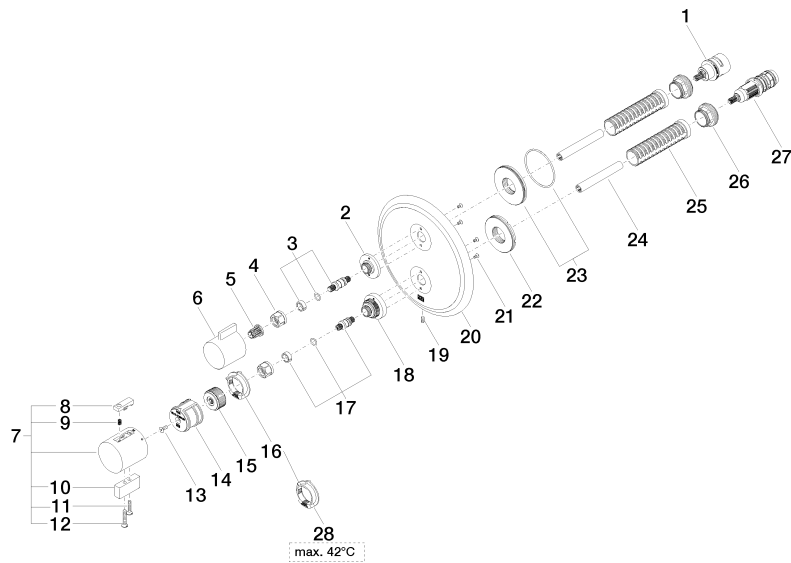

MADISON Concealed thermostat with one function volume control - Durabrass (23kt Gold)

MADISON

36 425 977

- cover plate Ø 175 mm
- temperature control handle with safety limit stop at 38°C
- hot water temperature limiter, can be preset

Required miscellaneous

Concealed thermostat for one- and two-way outlets - 35 426 970-90 0010
 •max. recess depth 136 mm
 •min. recess depth 80 mm

Recommended miscellaneous

xGRID Attachment set for integrating in the dry wall construction - 12 340 970 90

Required miscellaneous

xGRID Installation track 555 mm - 12 360 970 90

36 425 977
mm [inches]

Flow rate chart

Codes & Standards

ADA

ASME
A112.18.1/CSA
B125.1

36 425 977

MADISON Concealed thermostat with one function volume control - Durabrass
(23kt Gold)

MADISON

36 425 977

Spare parts list

No.	Item Number	Name	Quantity used	Delivery time
1	90 90 03 166 00 90	top	1	2
2	09 12 12 053-09	base	1	60
3	04 29 06 111 01-00	spindle	1	10
4	90 23 30 023 00 90	nut	2	2
5	90 12 12 002 00 90	fixing cap	1	2
6	09 20 67 006-09	handle	1	60
7	04 17 33 006 00-09	handle	1	60
8	90 21 33 011 00-13	handle	1	2
9	90 16 02 027 00 90	spring	1	2
10	09 20 33 006-09	handle	1	60
11	09 30 30 159-09	screw	1	60
12	09 30 30 160-09	screw	1	60
13	90 30 30 124 00 90	screw	1	2
14	90 12 12 052 00 90	base	1	2
15	09 12 12 054 90	base	1	2
16	09 28 10 152 90	regulator	1	60
17	04 29 06 024 01-00	spindle	1	10
18	09 12 12 051-09	base	1	60
19	09 31 11 134 90	pin	1	2
20	09 11 02 307-09	plate	1	60
21	09 30 30 157 90	screw	4	2
22	09 30 01 296 90	disc	1	2
23	90 30 01 190 00 90	disc	1	2
24	90 23 01 124 00 90	sleeve	2	2
25	90 18 40 077 01 90	spindle	2	2
26	09 24 04 257 90	nut	2	2
27	90 15 02 012 00 90	cartridge	1	60
28	09 28 10 151 90	regulator	1	60