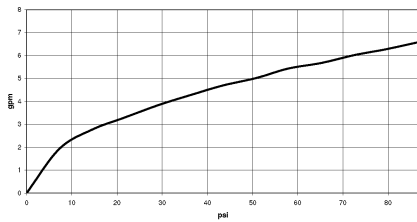

Required miscellaneous

xGRID Installation track 555 mm - 12 360 970 90

36 425 977
mm [inches]

Flow rate chart

Codes & Standards

ADA

ASME
A112.18.1/CSA
B125.1

36 425 977