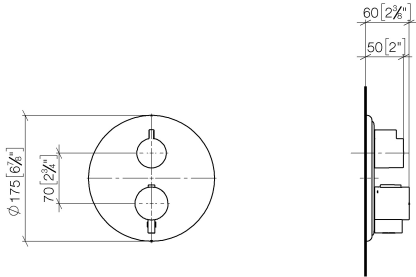

MADISON Concealed thermostat with one function volume control - Durabrass (23kt Gold)

MADISON

36 425 977

- cover plate Ø 175 mm
- temperature control handle with safety limit stop at 38°C
- hot water temperature limiter, can be preset

Required miscellaneous

Concealed thermostat for one- and two-way outlets - 35 426 970-90 0010
 •max. recess depth 136 mm
 •min. recess depth 80 mm

Recommended miscellaneous

xGRID Attachment set for integrating in the dry wall construction - 12 340 970 90

Required miscellaneous

xGRID Installation track 555 mm - 12 360 970 90

36 425 977
mm [inches]

Flow rate chart

Codes & Standards

ADA

ASME
A112.18.1/CSA
B125.1

36 425 977