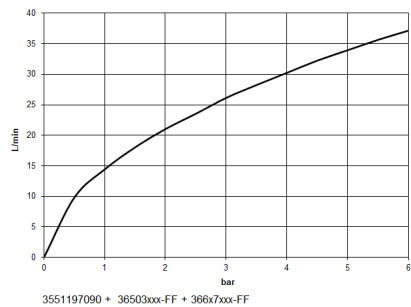

36 503 979

- cover plate Ø 124 mm
- temperature control handle with safety limit stop at 38°C
- thermostat cartridge

Recommended miscellaneous

xGRID Attachment set for integrating in the dry wall construction -

12 340 970 90

Required miscellaneous

xGRID Installation track 555 mm - 12 360 970 90

36 503 979
mm [inches]

Flow rate chart

Codes & Standards

ASME
A112.18.1/CSA
B125.1

xTOOL Concealed thermostat without volume control 3/4" - Champagne (22kt Gold)