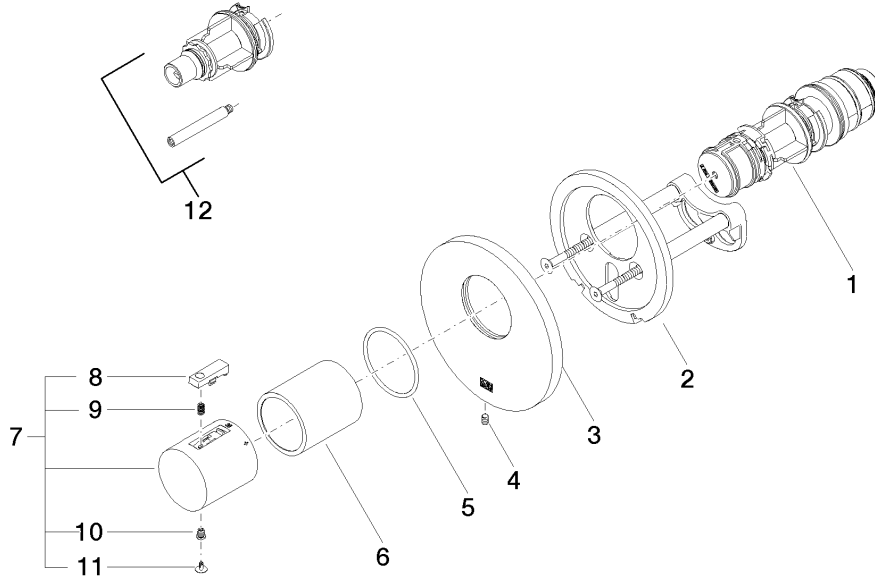

36 503 979

Spare parts list

No.	Item Number	Name	Quantity used	Delivery time
1	90 15 02 063 00 90	cartridge	1	2
2	90 11 01 196 00 90	base	1	2
3	09 11 02 537-47	cover	1	30
4	09 31 11 048 90	pin	1	2
5	90 14 10 049 00 90	seal	1	2
6	90 21 02 112 00-47	sleeve	1	30
7	90 17 33 004 00-47	handle	1	30
8	90 21 33 011 00-13	handle	1	2
9	90 16 02 027 00 90	spring	1	2
10	90 30 30 136 00 90	screw	1	2
11	90 31 20 049 00-13	plug	1	30
12	12 178 970 90	Extension 46 mm -	1	2