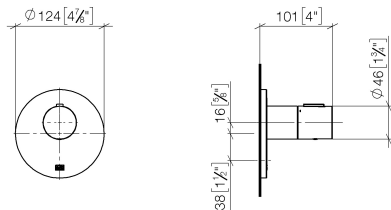

36 503 979

- cover plate Ø 124 mm
- temperature control handle with safety limit stop at 38°C
- thermostat cartridge

Recommended miscellaneous

xGRID Attachment set for integrating in the dry wall construction -

12 340 970 90

Required miscellaneous

xGRID Installation track 555 mm - 12 360 970 90

36 503 979
mm [inches]

Flow rate chart

Codes & Standards

ASME
A112.18.1/CSA
B125.1

xTOOL Concealed thermostat without volume control 3/4" - Champagne (22kt Gold)

No.	Item Number	Name	Quantity used	Delivery time
1	90 15 02 063 00 90	cartridge	1	2
2	90 11 01 196 00 90	base	1	2
3	09 11 02 537-47	cover	1	30
4	09 31 11 048 90	pin	1	2
5	90 14 10 049 00 90	seal	1	2
6	90 21 02 112 00-47	sleeve	1	30
7	90 17 33 004 00-47	handle	1	30
8	90 21 33 011 00-13	handle	1	2
9	90 16 02 027 00 90	spring	1	2
10	90 30 30 136 00 90	screw	1	2
11	90 31 20 049 00-13	plug	1	30
12	12 178 970 90	Extension 46 mm -	1	2