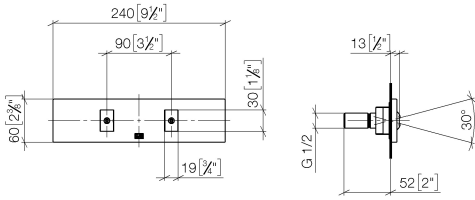

WATER FAN vertical Concealed body spray - Matte Black

IMO

36 513 979

mm [inches]