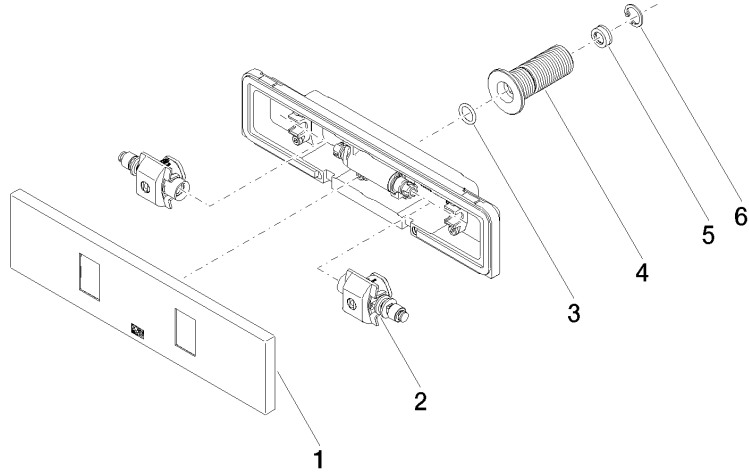

36 513 979

Product version from 10/1/2023