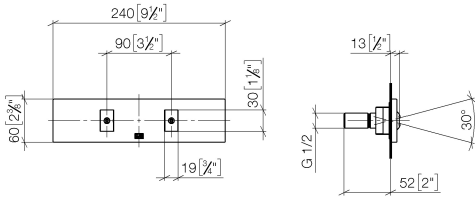

## Required miscellaneous

**xGRID Installation track 555 mm -** 12 360 970 90

# WATER FAN vertical Concealed body spray - Brushed Dark Platinum

IMO

36 513 979

mm [inches]