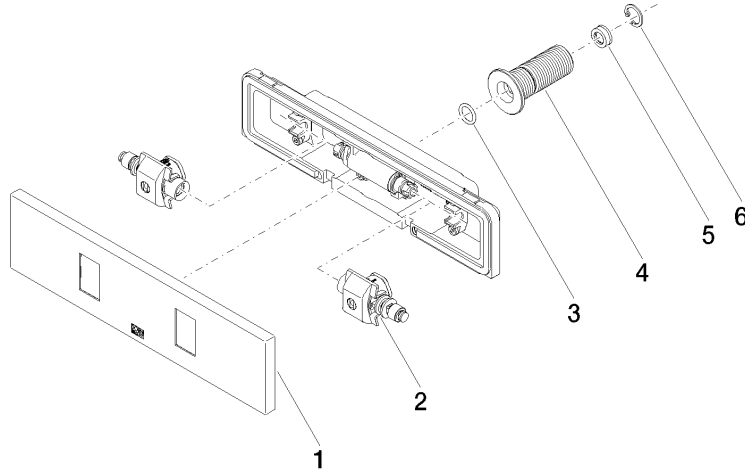

36 513 979

Product version from 10/1/2023