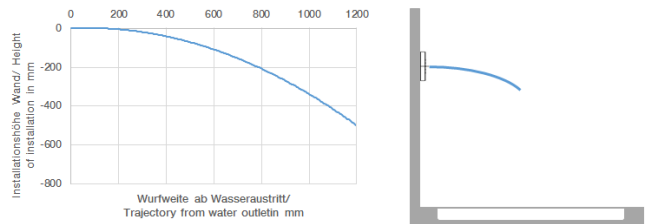

Flow restrictor (8.3 l/min) to extend shower jet from approx. 500 mm to approx. 1000 mm

Flow restrictor (8.3 l/min) to extend shower jet from approx. 500 mm to approx. 1000 mm

	Champagne (22kt Gold)	36 515 979-47
	Chrome	36 515 979-00
	Brushed Platinum	36 515 979-06
	Platinum	36 515 979-08
	Dark Chrome	36 515 979-19
	Light Gold	36 515 979-26
	Brushed Light Gold	36 515 979-27
	Brushed Durabronze (23kt Gold)	36 515 979-28
	Matte Black	36 515 979-33
	Brushed Bronze	36 515 979-42
	Brushed Champagne (22kt Gold)	36 515 979-46
	Brushed Chrome	36 515 979-93
	Brushed Dark Platinum	36 515 979-99

Required miscellaneous

	xGRID Installation track 555 mm -	12 360 970 90
---	--	---------------

36 515 979

mm [inches]

Flow rate chart

Trajectory diagram

Codes & Standards

ASME A112.18.1	ASME A112.18.1/CSA B125.1	California Energy Commission (CEC)	cUPC
DIN 4109	ISO 3822	Scottish Water Byelaws	UK Water Supply Regulations