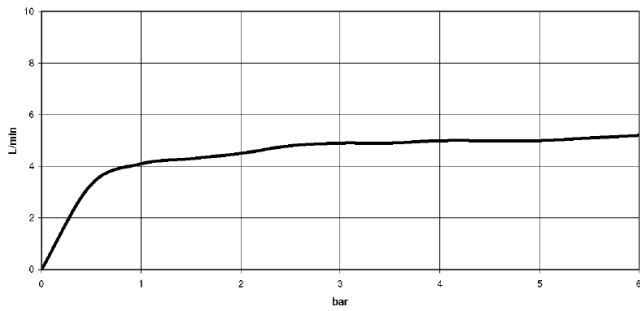

Required miscellaneous

	xGRID Installation track 555 mm -	12 360 970 90
---	--	---------------

36 515 979

mm [inches]

Flow rate chart

Trajectory diagram

Codes & Standards

ASME A112.18.1	ASME A112.18.1/CSA B125.1	California Energy Commission (CEC)	cUPC
DIN 4109	ISO 3822	Scottish Water Byelaws	UK Water Supply Regulations