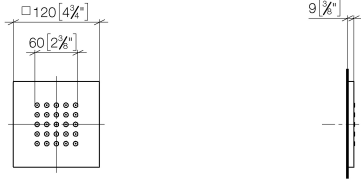

36 515 979

Fits: IMO, LULU, MADISON, MEM, TARA, CL.1, LISSÉ, VAIA, META, CYO

- HORIZONTAL RAIN, max. flow rate 6 l/min (at 3 bar)
- with anti-scale system
- cover plate 120 x 120 mm
- This product can help a building meet the requirements of Green Building Rating Systems, e.g. LEED®, BREEAM®, DGNB
- WRAS 1304001

Flow restrictor (8.3 l/min) to extend shower jet from approx. 500 mm to approx. 1000 mm

Flow restrictor (8.3 l/min) to extend shower jet from approx. 500 mm to approx. 1000 mm

	Champagne (22kt Gold)	36 515 979-47
	Chrome	36 515 979-00
	Brushed Platinum	36 515 979-06
	Platinum	36 515 979-08
	Dark Chrome	36 515 979-19
	Light Gold	36 515 979-26
	Brushed Light Gold	36 515 979-27
	Brushed Durabronze (23kt Gold)	36 515 979-28
	Matte Black	36 515 979-33
	Brushed Bronze	36 515 979-42
	Brushed Champagne (22kt Gold)	36 515 979-46
	Brushed Chrome	36 515 979-93
	Brushed Dark Platinum	36 515 979-99

Required miscellaneous

	Concealed wall installation box -	35 205 970-90
	● max. recess depth 110 mm	0010
	● min. recess depth 85 mm	

Recommended miscellaneous

	xGRID Attachment set for integrating in the dry wall construction -	12 340 970 90
---	--	---------------

Required miscellaneous

	xGRID Installation track 555 mm -	12 360 970 90
---	--	---------------

36 515 979

mm [inches]

Flow rate chart

Trajectory diagram

Codes & Standards

ASME A112.18.1	ASME A112.18.1/CSA B125.1	California Energy Commission (CEC)	cUPC
DIN 4109	ISO 3822	Scottish Water Byelaws	UK Water Supply Regulations