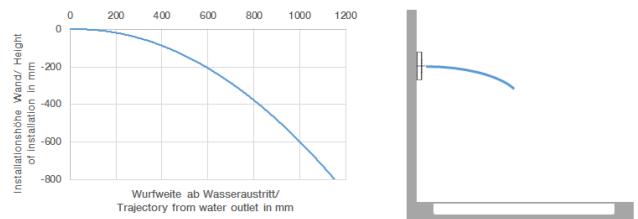

WATER BAR Concealed body spray FlowReduce - Dark Chrome

IMO

36 517 979

- HORIZONTAL RAIN, max. flow rate 6 l/min (at 3 bar)
- with anti-scale system
- cover plate 240 x 60 mm
- 1/2" connection
- This product can help a building meet the requirements of Green Building Rating Systems, e.g. LEED®, BREEAM®, DGNB
- WRAS 1304001

Required miscellaneous

xGRID Installation track 555 mm - 12 360 970 90

36 517 979

mm [inches]

Flow rate chart

Trajectory diagram

Codes & Standards

ASME
A112.18.1/CSA
B125.1