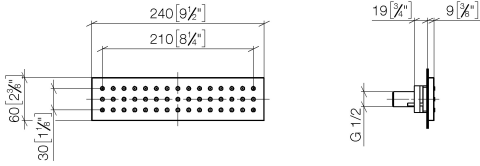

WATER BAR Concealed body spray FlowReduce - Dark Chrome

IMO

36 517 979

- HORIZONTAL RAIN, max. flow rate 6 l/min (at 3 bar)
- with anti-scale system
- cover plate 240 x 60 mm
- 1/2" connection
- This product can help a building meet the requirements of Green Building Rating Systems, e.g. LEED®, BREEAM®, DGNB
- WRAS 1304001

Required miscellaneous

Concealed wall installation box - 35 206 970-90
 ● min. recess depth 100 mm 0010
 ● max. recess depth 173 mm

Recommended miscellaneous

xGRID Attachment set for integrating in the dry wall construction - 12 340 970 90

Required miscellaneous

xGRID Installation track 555 mm - 12 360 970 90

36 517 979

mm [inches]

Flow rate chart

Trajectory diagram

Codes & Standards

ASME
A112.18.1/CSA
B125.1