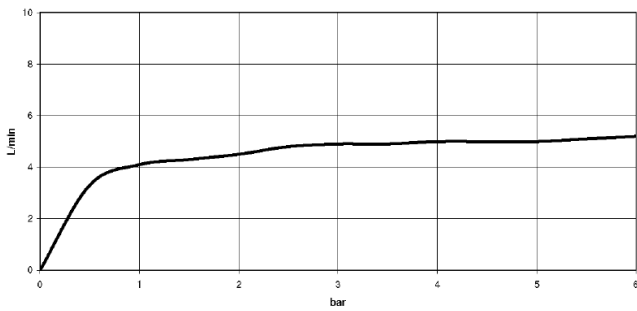

WATER BAR Concealed body spray FlowReduce - Dark Chrome

IMO

36 517 979

- HORIZONTAL RAIN, max. flow rate 6 l/min (at 3 bar)
- with anti-scale system
- cover plate 240 x 60 mm
- 1/2" connection
- This product can help a building meet the requirements of Green Building Rating Systems, e.g. LEED®, BREEAM®, DGNB
- WRAS 1304001

Required miscellaneous

xGRID Installation track 555 mm - 12 360 970 90

36 517 979

mm [inches]

Flow rate chart

Trajectory diagram

Codes & Standards

ASME
A112.18.1/CSA
B125.1