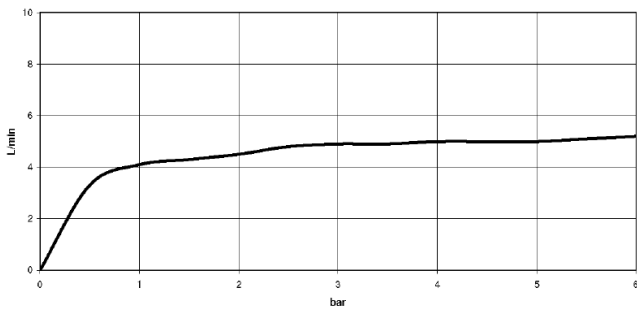

WATER BAR Concealed body spray FlowReduce - Brushed Champagne (22kt Gold)

IMO

36 517 979

- HORIZONTAL RAIN, max. flow rate 6 l/min (at 3 bar)
- with anti-scale system
- cover plate 240 x 60 mm
- 1/2" connection
- This product can help a building meet the requirements of Green Building Rating Systems, e.g. LEED®, BREEAM®, DGNB
- WRAS 1304001

Required miscellaneous

- xGRID Installation track 555 mm -** 12 360 970 90

36 517 979
mm [inches]

Flow rate chart

Trajectory diagram

Codes & Standards

ASME A112.18.1/CSA B125.1	California Energy Commission (CEC)
---------------------------------	--