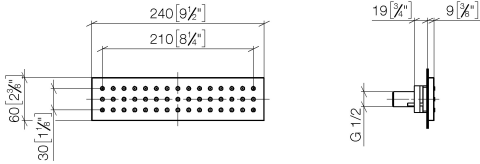

WATER BAR Concealed body spray FlowReduce - Brushed Champagne (22kt Gold)

IMO

36 517 979

- HORIZONTAL RAIN, max. flow rate 6 l/min (at 3 bar)
- with anti-scale system
- cover plate 240 x 60 mm
- 1/2" connection
- This product can help a building meet the requirements of Green Building Rating Systems, e.g. LEED®, BREEAM®, DGNB
- WRAS 1304001

Required miscellaneous

- Concealed wall installation box -** 35 206 970-90
 ● max. recess depth 173 mm
 ● min. recess depth 100 mm

Recommended miscellaneous

- xGRID Attachment set for integrating in the dry wall construction -** 12 340 970 90

Required miscellaneous

- xGRID Installation track 555 mm -** 12 360 970 90

36 517 979
mm [inches]

Flow rate chart

Trajectory diagram

Codes & Standards

ASME A112.18.1/CSA B125.1	California Energy Commission (CEC)
---------------------------------	--