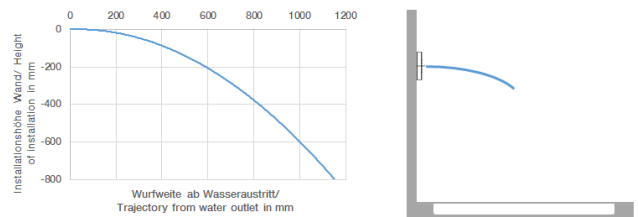

WATER BAR Concealed body spray FlowReduce - Brushed Champagne (22kt Gold)

IMO

36 517 979

- HORIZONTAL RAIN, max. flow rate 6 l/min (at 3 bar)
- with anti-scale system
- cover plate 240 x 60 mm
- 1/2" connection
- This product can help a building meet the requirements of Green Building Rating Systems, e.g. LEED®, BREEAM®, DGNB
- WRAS 1304001

Required miscellaneous

- xGRID Installation track 555 mm -** 12 360 970 90

36 517 979
mm [inches]

Flow rate chart

Trajectory diagram

Codes & Standards

ASME A112.18.1/CSA B125.1	California Energy Commission (CEC)
---------------------------------	--

36 517 979

Product version from 5/16/2020

WATER BAR Concealed body spray FlowReduce - Brushed Champagne (22kt Gold)

IMO

36 517 979

Spare parts list

Product version from 5/16/2020

No.	Item Number	Name	Quantity used	Delivery time
	90 11 02 137 00 90	connection	4	2