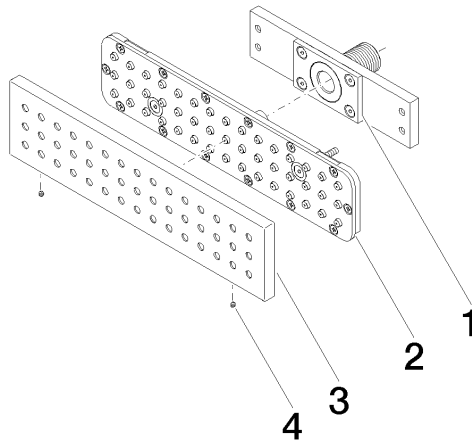

Required miscellaneous

- Concealed wall installation box -** 35 206 970-90
 ● max. recess depth 173 mm
 ● min. recess depth 100 mm

Recommended miscellaneous

- xGRID Attachment set for integrating in the dry wall construction -** 12 340 970 90

Required miscellaneous

- xGRID Installation track 555 mm -** 12 360 970 90

36 517 979
mm [inches]

Flow rate chart

Trajectory diagram

Codes & Standards

ASME A112.18.1/CSA B125.1	California Energy Commission (CEC)
---------------------------------	--

36 517 979

Product version from 5/16/2020

WATER BAR Concealed body spray FlowReduce - Brushed Champagne (22kt Gold)

IMO

36 517 979

Spare parts list

Product version from 5/16/2020

No.	Item Number	Name	Quantity used	Delivery time
	90 11 02 137 00 90	connection	4	2