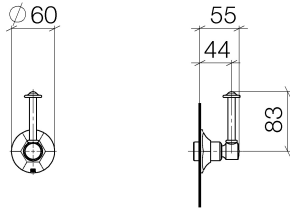

MADISON Wall valve clockwise closing 1/2" - Durabronss (23kt Gold)

MADISON

36 607 371

MADISON Wall valve clockwise closing 1/2" - Durabron (23kt Gold)

MADISON

36 607 371

36 607 371

Codes & Standards