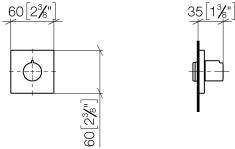

**IMO Wall valve anti-clockwise closing 1/2" - Dark Chrome**

IMO

36 607 980

- rosette 60 x 60 mm
- head part with cut-to-length spindle and sleeve
- WRAS 2011026, 2010066

	Dark Chrome	36 607 980-19
	Chrome	36 607 980-00
	Brushed Platinum	36 607 980-06
	Platinum	36 607 980-08
	Brushed Light Gold	36 607 980-27
	Brushed Durabronze (23kt Gold)	36 607 980-28
	Matte Black	36 607 980-33
	Brushed Chrome	36 607 980-93
	Brushed Dark Platinum	36 607 980-99

# IMO Wall valve anti-clockwise closing 1/2" - Dark Chrome

IMO

36 607 980

mm [inches]