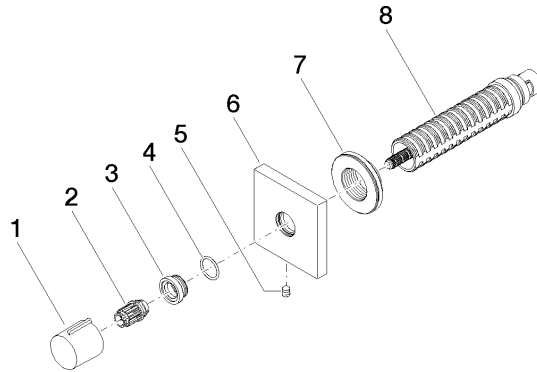

36 607 980

Parts for other
finishes can be found
here: [Chrome](#)