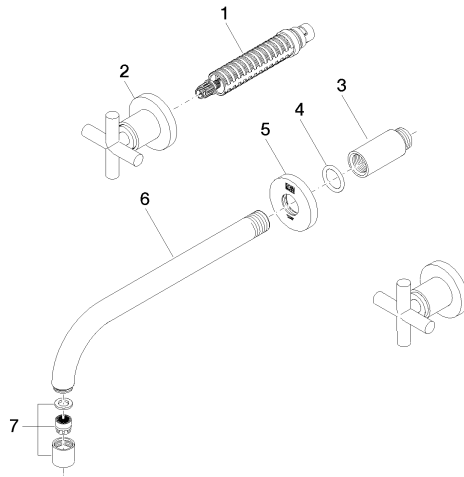

**TARA Wall-mounted basin mixer without pop-up waste - Platinum**

TARA

36 717 892

- 240mm projection
- fixed spout
- circular, air-enriched flow
- hole diameter valve 40 mm
- hole diameter spout 40 mm
- rosette Ø 55 mm
- max. flow 4.5 l/min
- lead-free
- This product can help a building meet the requirements of Green Building Rating Systems, e.g. LEED®, BREEAM®, DGNB

**Required miscellaneous**

**Concealed wall-mounted mixer centred spout -** 35 700 970-90 0010  
 ● max. recess depth 145 mm  
 ● min. recess depth 85 mm

**Required miscellaneous**

**Concealed wall-mounted mixer variable positioning -** 35 720 970-90 0010  
 ● max. recess depth 145 mm  
 ● min. recess depth 85 mm

Certificates

IAPMO\_6397      IAPMO\_8834      IAPMO\_N-4976

36 717 892

Product version from 4/1/2024

TARA Wall-mounted basin mixer without pop-up waste - Platinum

TARA

36 717 892

**Spare parts list**