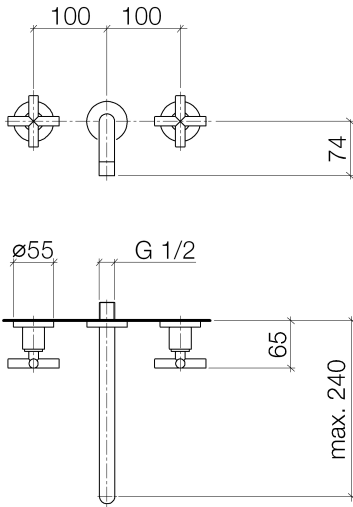

36 717 892

Codes & Standards

ADA	ASME A112.18.1/CSA B125.1	California Energy Commission (CEC)	EPA WaterSense
NSF/ANSI 372	NSF/ANSI/CAN 61	NSF372	NSF61
Water Sense	WaterSense		

Certificates

IAPMO_6397   IAPMO_8834   IAPMO_N-4976