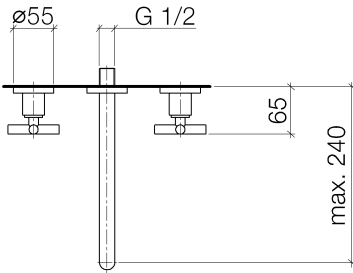

**TARA Wall-mounted basin mixer without pop-up waste - Brushed Champagne (22kt Gold)**

TARA

36 717 892

- 240mm projection
- fixed spout
- circular, air-enriched flow
- hole diameter valve 40 mm
- hole diameter spout 40 mm
- rosette Ø 55 mm
- max. flow 4.5 l/min
- lead-free
- This product can help a building meet the requirements of Green Building Rating Systems, e.g. LEED®, BREEAM®, DGNB

**Required miscellaneous**

**Concealed wall-mounted mixer centred spout -** 35 700 970-90 0010  
 ● max. recess depth 145 mm  
 ● min. recess depth 85 mm

**Required miscellaneous**

**Concealed wall-mounted mixer variable positioning -** 35 720 970-90 0010  
 ● max. recess depth 145 mm  
 ● min. recess depth 85 mm

TARA Wall-mounted basin mixer without pop-up waste - Brushed Champagne  
(22kt Gold)

TARA

36 717 892

Codes & Standards

|                    |                                 |  |              |
|--------------------|---------------------------------|--|--------------|
| ADA                | ASME<br>A112.18.1/CSA<br>B125.1 | California Energy<br>Commission<br>(CEC) | NSF/ANSI 372 |
| NSF/ANSI/CAN<br>61 | NSF372                          | NSF61                                    |              |