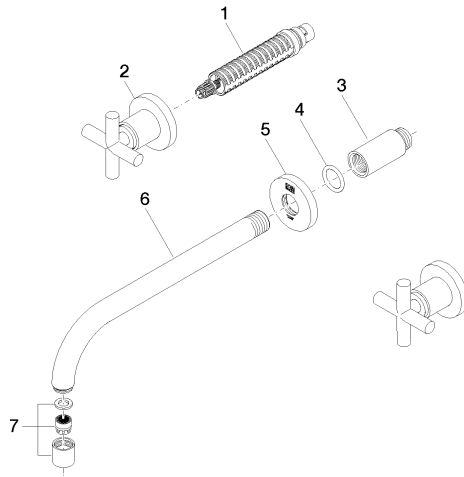

**Required miscellaneous**

**Concealed wall-mounted mixer centred spout -** 35 700 970-90 0010  
 ● max. recess depth 145 mm  
 ● min. recess depth 85 mm

**Required miscellaneous**

**Concealed wall-mounted mixer variable positioning -** 35 720 970-90 0010  
 ● max. recess depth 145 mm  
 ● min. recess depth 85 mm

Certificates

IAPMO\_6397      IAPMO\_N-4976

TARA Wall-mounted basin mixer without pop-up waste - Brushed Champagne (22kt Gold)

TARA

36 717 892

Product version from 4/1/2024

TARA Wall-mounted basin mixer without pop-up waste - Brushed Champagne  
(22kt Gold)