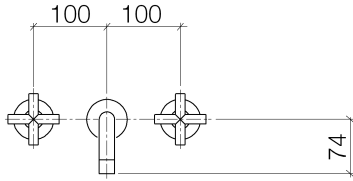

TARA Wall-mounted basin mixer without pop-up waste - Brushed Champagne
(22kt Gold)

TARA

36 717 892

Codes & Standards

ADA	ASME A112.18.1/CSA B125.1	California Energy Commission (CEC)	NSF/ANSI 372
NSF/ANSI/CAN 61	NSF372	NSF61	

Certificates

IAPMO_6397   IAPMO_N-4976