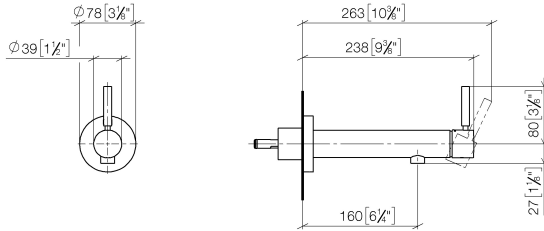

**META Wall-mounted single-lever basin mixer without pop-up waste - Dark
Chrome**

META

36 804 661

- 160mm projection
- fixed spout
- circular, air-enriched flow
- hole diameter 60 mm
- rosette Ø 78 mm
- max. flow 4.5 l/min
- lead-free
- with single-point mounting
- This product can help a building meet the requirements of Green Building Rating Systems, e.g. LEED®, BREEAM®, DGNB

META Wall-mounted single-lever basin mixer without pop-up waste - Dark Chrome

META

36 804 661
mm [inches]

Flow rate chart

Codes & Standards

ADA

ASME
A112.18.1/CSA
B125.1

California Energy
Commission
(CEC)