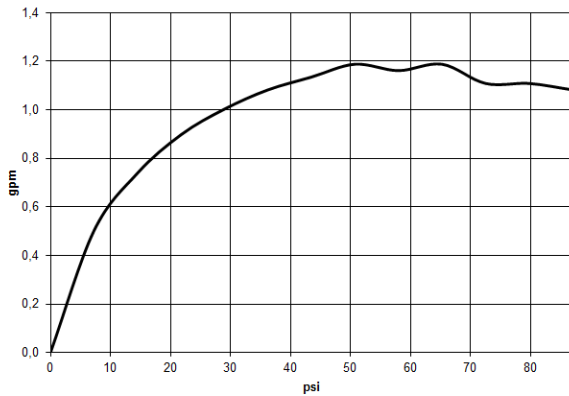

**META Wall-mounted single-lever basin mixer without pop-up waste - Dark
Chrome**

META

36 804 661

- 160mm projection
- fixed spout
- circular, air-enriched flow
- hole diameter 60 mm
- rosette Ø 78 mm
- max. flow 4.5 l/min
- lead-free
- with single-point mounting
- This product can help a building meet the requirements of Green Building Rating Systems, e.g. LEED®, BREEAM®, DGNB

META Wall-mounted single-lever basin mixer without pop-up waste - Dark Chrome

META

36 804 661
mm [inches]

Flow rate chart

Codes & Standards

ADA

ASME
A112.18.1/CSA
B125.1

California Energy
Commission
(CEC)