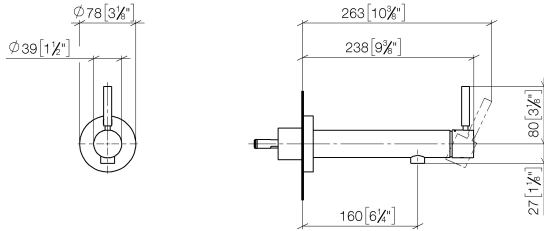

META Wall-mounted single-lever basin mixer without pop-up waste - Brushed Light Gold

META

36 804 661

- 160mm projection
- fixed spout
- circular, air-enriched flow
- hole diameter 60 mm
- rosette Ø 78 mm
- max. flow 4.5 l/min
- lead-free
- with single-point mounting
- This product can help a building meet the requirements of Green Building Rating Systems, e.g. LEED®, BREEAM®, DGNB

Required miscellaneous

	Concealed wall mounting - •min. recess depth 78 mm •max. recess depth 103 mm	35 003 970-90 0010
---	---	-----------------------

META Wall-mounted single-lever basin mixer without pop-up waste - Brushed Light Gold

META

36 804 661
mm [inches]

Flow rate chart

Codes & Standards

ADA

ASME
A112.18.1/CSA
B125.1

California Energy
Commission
(CEC)

NSF/ANSI 372