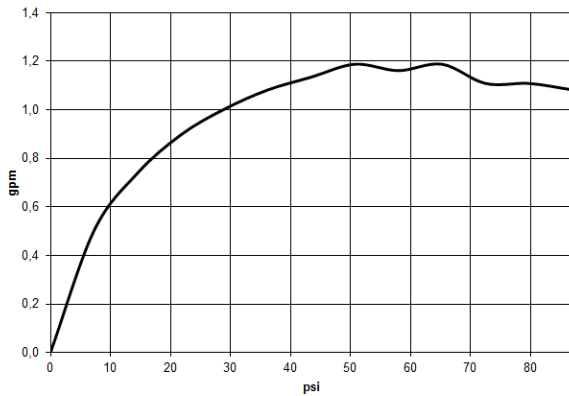

**META Wall-mounted single-lever basin mixer without pop-up waste -  
Champagne (22kt Gold)**

META

36 804 661

- 160mm projection
- fixed spout
- circular, air-enriched flow
- hole diameter 60 mm
- rosette Ø 78 mm
- max. flow 4.5 l/min
- lead-free
- with single-point mounting
- This product can help a building meet the requirements of Green Building Rating Systems, e.g. LEED®, BREEAM®, DGNB

# META Wall-mounted single-lever basin mixer without pop-up waste - Champagne (22kt Gold)

META

36 804 661  
mm [inches]

## Flow rate chart