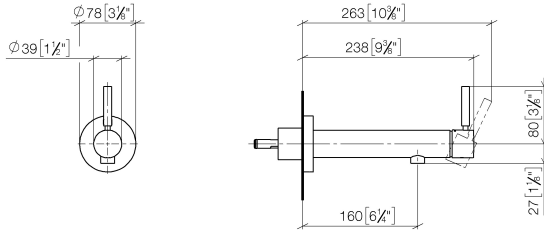

**META Wall-mounted single-lever basin mixer without pop-up waste -  
Champagne (22kt Gold)**

META

36 804 661

- 160mm projection
- fixed spout
- circular, air-enriched flow
- hole diameter 60 mm
- rosette Ø 78 mm
- max. flow 4.5 l/min
- lead-free
- with single-point mounting
- This product can help a building meet the requirements of Green Building Rating Systems, e.g. LEED®, BREEAM®, DGNB

# META Wall-mounted single-lever basin mixer without pop-up waste - Champagne (22kt Gold)

META

36 804 661  
mm [inches]

## Flow rate chart