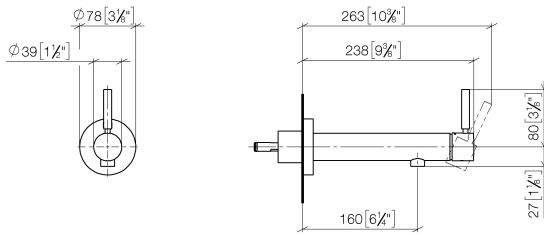

META Wall-mounted single-lever basin mixer without pop-up waste - Brushed Dark Platinum

META

36 804 661

- 160mm projection
- fixed spout
- circular, air-enriched flow
- hole diameter 60 mm
- rosette Ø 78 mm
- max. flow 4.5 l/min
- lead-free
- with single-point mounting
- This product can help a building meet the requirements of Green Building Rating Systems, e.g. LEED®, BREEAM®, DGNB

Required miscellaneous

	Concealed wall mounting - •min. recess depth 78 mm •max. recess depth 103 mm	35 003 970-90 0010
---	---	-----------------------

META Wall-mounted single-lever basin mixer without pop-up waste - Brushed Dark Platinum

META

36 804 661
mm [inches]

Flow rate chart

Codes & Standards

ADA

ASME
A112.18.1/CSA
B125.1

California Energy
Commission
(CEC)

NSF/ANSI 372