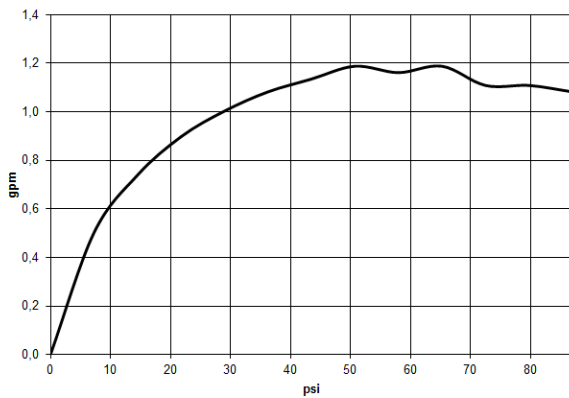

META

36 804 661
mm [inches]

Flow rate chart

Codes & Standards

ADA

ASME
A112.18.1/CSA
B125.1

California Energy
Commission
(CEC)

NSF/ANSI 372