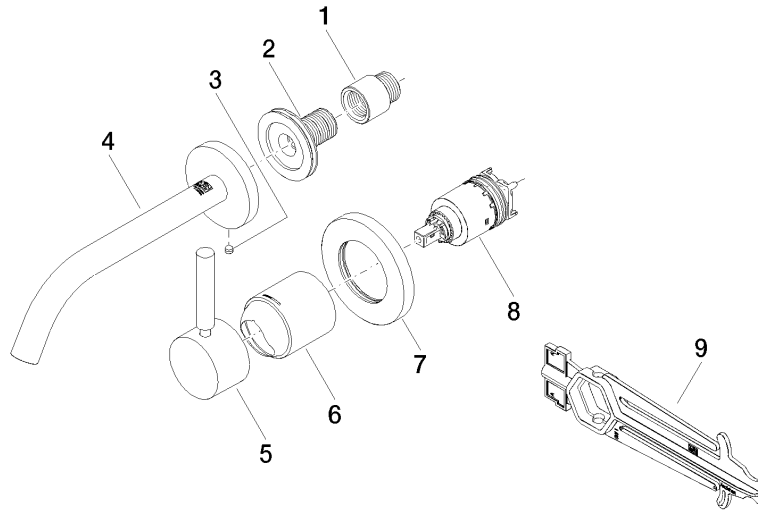

---

META

36 860 660

Certificates

---

IAPMO\_N-4976 (2). IAPMO\_8834 (2). IAPMO\_6397 (2).

**META Wall-mounted single-lever basin mixer without pop-up waste -  
Champagne (22kt Gold)**

META

36 860 660

Parts for other  
finishes can be found  
here: [Chrome](#)

**Spare parts list**

No.	Item Number	Name	Quantity used	Delivery time
1	09 24 03 072 10 90	nipple	1	2
2	90 24 03 280 00 90	nipple	1	2
3	09 31 11 112 90	pin	1	60
4	90 28 22 323 01-47	spout	1	30
5	90 20 66 007 00-47	handle	1	30
6	09 11 02 288-47	cover	1	30
7	90 27 62 011 00-47	rosette	1	30
8	90 15 05 064 01 90	cartridge	1	2
9	90 30 09 064 00 90	key	1	2