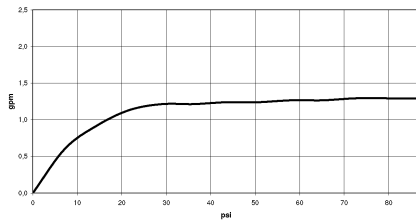

**META Wall-mounted single-lever basin mixer without pop-up waste -  
Champagne (22kt Gold)**

META

36 860 660

- 190mm projection
- fixed spout
- circular, air-enriched flow
- hole diameter spout 37 mm
- hole diameter single-lever mixer 57 mm
- rosette for spout Ø 55mm
- rosette for mixer Ø 78mm
- max. flow 4.5 l/min
- lead-free
- This product can help a building meet the requirements of Green Building Rating Systems, e.g. LEED®, BREEAM®, DGNB

	Champagne (22kt Gold)	36 860 660-47 0010
	Chrome	36 860 660-00 0010
	Brushed Platinum	36 860 660-06 0010
	Dark Chrome	36 860 660-19 0010
	Light Gold	36 860 660-26 0010
	Brushed Light Gold	36 860 660-27 0010
	Matte Black	36 860 660-33 0010
	Brushed Bronze	36 860 660-42 0010
	Brushed Champagne (22kt Gold)	36 860 660-46 0010
	Brushed Chrome	36 860 660-93 0010
	Brushed Dark Platinum	36 860 660-99 0010

# META Wall-mounted single-lever basin mixer without pop-up waste - Champagne (22kt Gold)

META

36 860 660  
mm [inches]

## Flow rate chart