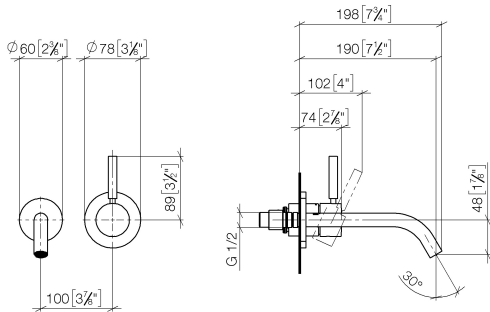

**META Wall-mounted single-lever basin mixer without pop-up waste -  
Champagne (22kt Gold)**

META

36 860 660

- 190mm projection
- fixed spout
- circular, air-enriched flow
- hole diameter spout 37 mm
- hole diameter single-lever mixer 57 mm
- rosette for spout Ø 55mm
- rosette for mixer Ø 78mm
- max. flow 4.5 l/min
- lead-free
- This product can help a building meet the requirements of Green Building Rating Systems, e.g. LEED®, BREEAM®, DGNB

# META Wall-mounted single-lever basin mixer without pop-up waste - Champagne (22kt Gold)

META

36 860 660  
mm [inches]

## Flow rate chart