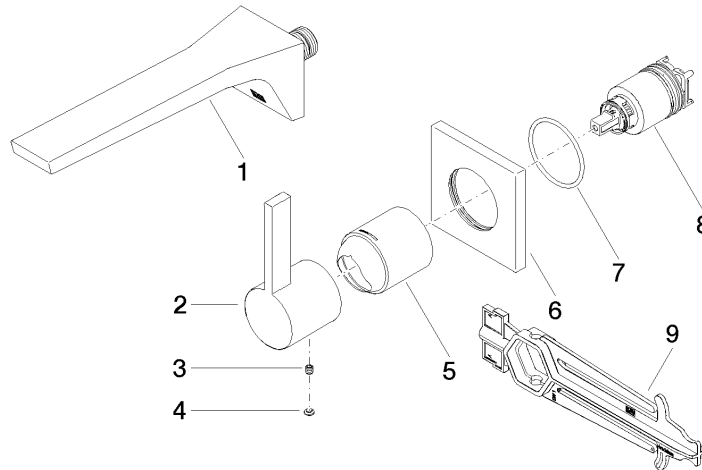

NSF/ANSI/CAN  
61

CL.1 Wall-mounted single-lever basin mixer without pop-up waste - Brushed  
Champagne (22kt Gold)

---

CL.1

36 860 705

Certificates

---

IAPMO\_N-4976 (2). DVGW\_DW- IAPMO\_6397 (2).  
6512DN0435.

### Spare parts list

No.	Item Number	Name	Quantity used	Delivery time
1	13 800 705-46	CL.1 Wall-mounted basin spout without pop-up waste - Brushed Champagne (22kt Gold)	1	30
2	09 20 70 050-46	handle	1	60
3	90 31 11 030 00 90	pin	1	2
4	90 31 20 087 00-46	plug	1	30
5	09 11 02 288-46	cover	1	60
6	09 27 78 039-46	rosette	1	60
7	90 14 10 049 00 90	seal	1	2
8	90 15 05 064 01 90	cartridge	1	2
9	90 30 09 064 00 90	key	1	2