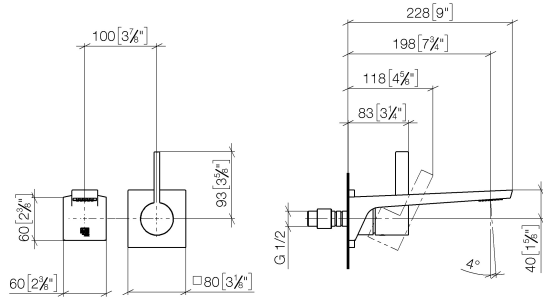

**CL.1 Wall-mounted single-lever basin mixer without pop-up waste - Brushed  
Champagne (22kt Gold)**

CL.1

36 860 705

- 198mm projection
- fixed spout
- rectangular spray pattern with 40 individual jets
- hole diameter spout 37 mm
- hole diameter single-lever mixer 57 mm
- rosette 80 x 80 mm
- max. flow 4.5 l/min
- lead-free
- This product can help a building meet the requirements of Green Building Rating Systems, e.g. LEED®, BREEAM®, DGNB

	Brushed Champagne (22kt Gold)	36 860 705-46
	Chrome	36 860 705-00
	Brushed Platinum	36 860 705-06
	Dark Chrome	36 860 705-19
	Champagne (22kt Gold)	36 860 705-47
	Brushed Dark Platinum	36 860 705-99

**CL.1 Wall-mounted single-lever basin mixer without pop-up waste - Brushed  
Champagne (22kt Gold)**

CL.1

36 860 705  
mm [inches]

**Flow rate chart**

**Codes & Standards**

ADA

ASME  
A112.18.1/CSA  
B125.1

California Energy  
Commission  
(CEC)

NSF/ANSI 372

NSF/ANSI/CAN  
61

CL.1 Wall-mounted single-lever basin mixer without pop-up waste - Brushed  
Champagne (22kt Gold)

---

CL.1

36 860 705

Certificates

---

IAPMO\_N-4976 (2). DVGW\_DW- IAPMO\_6397 (2).  
6512DN0435.