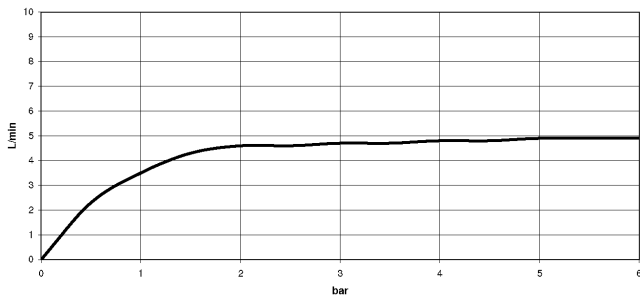

**CL.1 Wall-mounted single-lever basin mixer without pop-up waste - Brushed  
Champagne (22kt Gold)**

CL.1

36 860 705

- 198mm projection
- fixed spout
- rectangular spray pattern with 40 individual jets
- hole diameter spout 37 mm
- hole diameter single-lever mixer 57 mm
- rosette 80 x 80 mm
- max. flow 4.5 l/min
- lead-free
- This product can help a building meet the requirements of Green Building Rating Systems, e.g. LEED®, BREEAM®, DGNB

CL.1

36 860 705  
mm [inches]

**Flow rate chart**

**Codes & Standards**

ADA

ASME  
A112.18.1/CSA  
B125.1

California Energy  
Commission  
(CEC)

NSF/ANSI 372