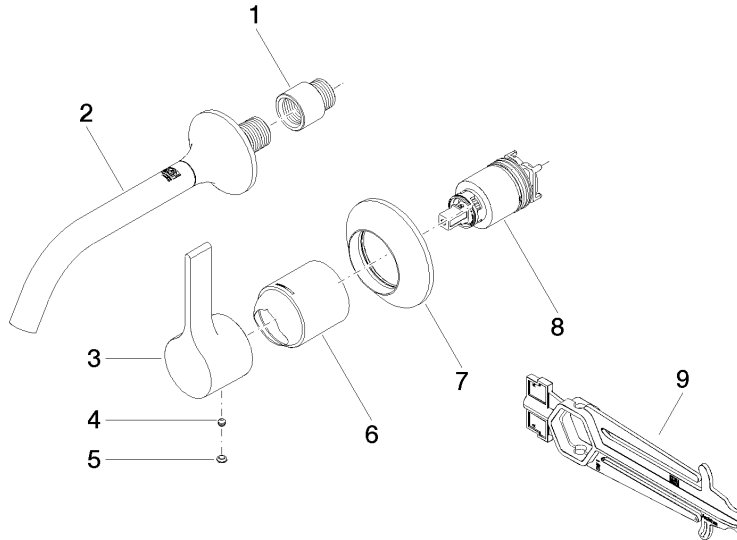

Required miscellaneous

- Concealed wall-mounted single-lever mixer -** 35 860 970-90 0010
- max. recess depth 95 mm
 - min. recess depth 80 mm
 - Rough can be rotated to position the lever on top or to the left of the spout.

VAIA Wall-mounted single-lever basin mixer without pop-up waste - Brushed Durabronz (23kt Gold)

VAIA

36 860 809
mm [inches]

Flow rate chart

Codes & Standards

ADA

ASME
A112.18.1/CSA
B125.1

California Energy
Commission
(CEC)

NSF/ANSI 372

NSF/ANSI/CAN
61

VAIA Wall-mounted single-lever basin mixer without pop-up waste - Brushed
Durabronz (23kt Gold)

VAIA

36 860 809

Certificates

IAPMO_N-4976 (2). IAPMO_6397 (2).

36 860 809

Spare parts list

No.	Item Number	Name	Quantity used	Delivery time
1	09 24 03 072 10 90	nipple	1	2
2	13 800 809-28 0010	VAIA Wall-mounted basin spout without pop-up waste - Brushed Durabronz (23kt Gold)	1	20
3	09 20 80 021-28	handle	1	20
4	90 31 11 063 00 90	pin	1	2
5	90 31 20 087 00-28	plug	1	20
6	09 11 02 288-28	cover	1	20
7	90 27 80 012 00-28	rosette	1	20
8	90 15 05 064 01 90	cartridge	1	2
9	90 30 09 064 00 90	key	1	2