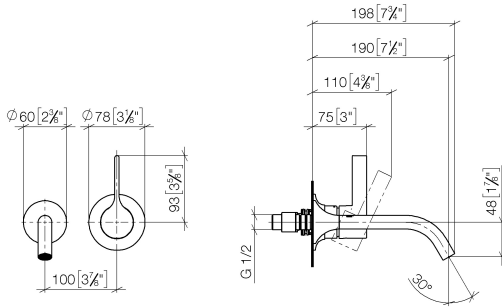

VAIA Wall-mounted single-lever basin mixer without pop-up waste - Brushed Durabronze (23kt Gold)

VAIA

36 860 809

- 190mm projection
- fixed spout
- circular, air-enriched flow
- hole diameter spout 37 mm
- hole diameter single-lever mixer 57 mm
- rosette for single-lever mixer Ø 78mm
- rosette for spout Ø 60mm
- max. flow 4.5 l/min
- lead-free
- This product can help a building meet the requirements of Green Building Rating Systems, e.g. LEED®, BREEAM®, DGNB

Required miscellaneous

- Concealed wall-mounted single-lever mixer -** 35 860 970-90 0010
- max. recess depth 95 mm
 - min. recess depth 80 mm
 - Rough can be rotated to position the lever on top or to the left of the spout.

VAIA Wall-mounted single-lever basin mixer without pop-up waste - Brushed Durabronz (23kt Gold)

VAIA

36 860 809
mm [inches]

Flow rate chart

Codes & Standards

ADA

ASME
A112.18.1/CSA
B125.1

California Energy
Commission
(CEC)

Spare parts list

No.	Item Number	Name	Quantity used	Delivery time
1	09 24 03 072 10 90	nipple	1	2
2	13 800 809-28 0010	VAIA Wall-mounted basin spout without pop-up waste - Brushed Durabronz (23kt Gold)	1	20
3	09 20 80 021-28	handle	1	20
4	90 31 11 063 00 90	pin	1	2
5	90 31 20 087 00-28	plug	1	20
6	09 11 02 288-28	cover	1	20
7	90 27 80 012 00-28	rosette	1	20
8	90 15 05 064 01 90	cartridge	1	2
9	90 30 09 064 00 90	key	1	2