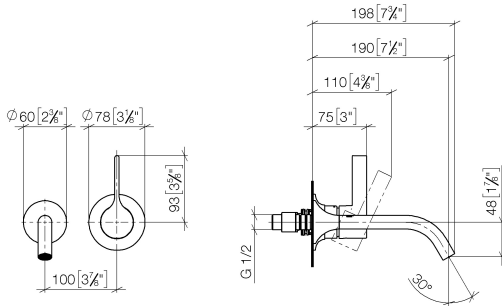

VAIA Wall-mounted single-lever basin mixer without pop-up waste - Brushed Champagne (22kt Gold)

VAIA

36 860 809

- 190mm projection
- fixed spout
- circular, air-enriched flow
- hole diameter spout 37 mm
- hole diameter single-lever mixer 57 mm
- rosette for single-lever mixer Ø 78mm
- rosette for spout Ø 60mm
- max. flow 4.5 l/min
- lead-free
- This product can help a building meet the requirements of Green Building Rating Systems, e.g. LEED®, BREEAM®, DGNB

Required miscellaneous

- Concealed wall-mounted single-lever mixer -** 35 860 970-90 0010
- max. recess depth 95 mm
 - min. recess depth 80 mm
 - Rough can be rotated to position the lever on top or to the left of the spout.

VAIA Wall-mounted single-lever basin mixer without pop-up waste - Brushed Champagne (22kt Gold)

VAIA

36 860 809
mm [inches]

Flow rate chart

Codes & Standards

ADA

ASME
A112.18.1/CSA
B125.1

California Energy
Commission
(CEC)