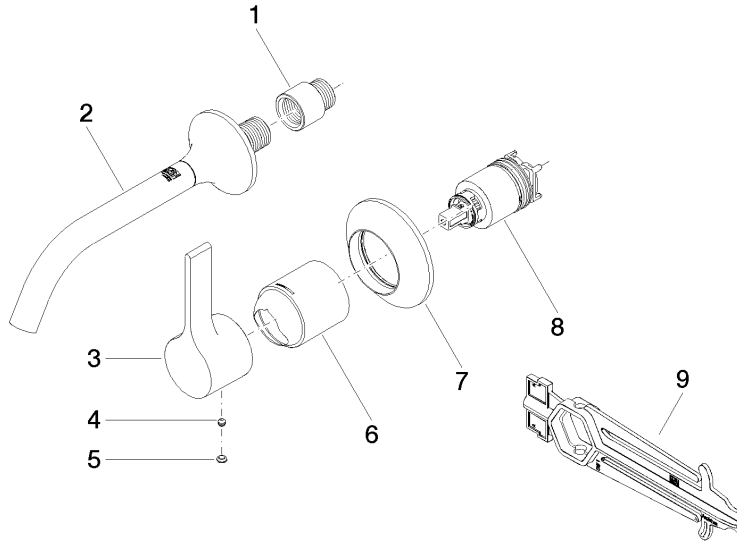

Required miscellaneous

- Concealed wall-mounted single-lever mixer -** 35 860 970-90 0010
- max. recess depth 95 mm
 - min. recess depth 80 mm
 - Rough can be rotated to position the lever on top or to the left of the spout.

VAIA Wall-mounted single-lever basin mixer without pop-up waste - Brushed Champagne (22kt Gold)

VAIA

36 860 809
mm [inches]

Flow rate chart

Codes & Standards

ADA

ASME
A112.18.1/CSA
B125.1

California Energy
Commission
(CEC)

NSF/ANSI 372

NSF/ANSI/CAN
61

VAIA Wall-mounted single-lever basin mixer without pop-up waste - Brushed
Champagne (22kt Gold)

VAIA

36 860 809

Certificates

IAPMO_N-4976 (2). IAPMO_6397 (2).

36 860 809

Spare parts list

No.	Item Number	Name	Quantity used	Delivery time
1	09 24 03 072 10 90	nipple	1	2
2	13 800 809-46 0010	VAIA Wall-mounted basin spout without pop-up waste - Brushed Champagne (22kt Gold)	1	30
3	09 20 80 021-46	handle	1	60
4	90 31 11 063 00 90	pin	1	2
5	90 31 20 087 00-46	plug	1	30
6	09 11 02 288-46	cover	1	60
7	90 27 80 012 00-46	rosette	1	30
8	90 15 05 064 01 90	cartridge	1	2
9	90 30 09 064 00 90	key	1	2