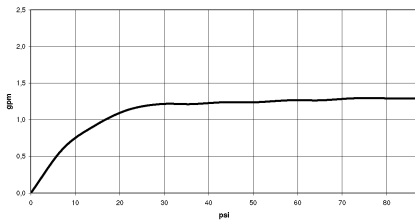

Required miscellaneous

Concealed wall-mounted single-lever mixer - 35 860 970-90 0010

- max. recess depth 95 mm
- min. recess depth 80 mm
- Rough can be rotated to position the lever on top or to the left of the spout.

VAIA Wall-mounted single-lever basin mixer without pop-up waste - Brushed Dark Platinum

VAIA

36 860 809
mm [inches]

Flow rate chart

Codes & Standards

ADA

ASME
A112.18.1/CSA
B125.1

California Energy
Commission
(CEC)