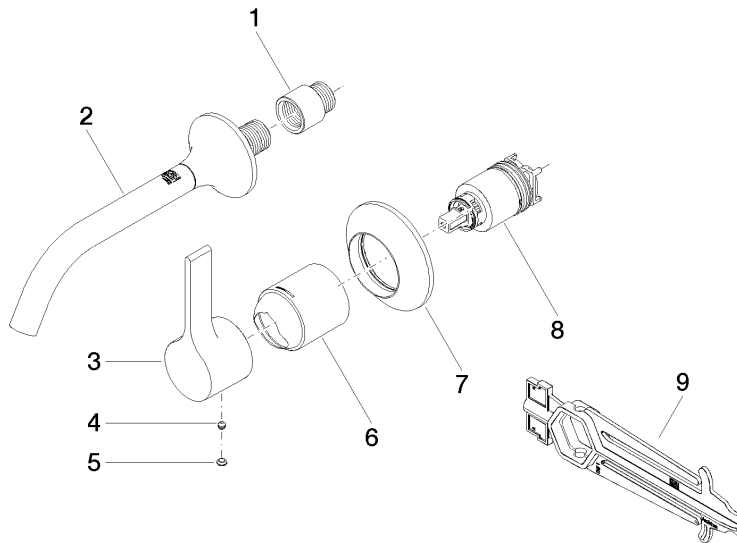

Required miscellaneous

Concealed wall-mounted single-lever mixer - 35 860 970-90 0010

- max. recess depth 95 mm
- min. recess depth 80 mm
- Rough can be rotated to position the lever on top or to the left of the spout.

VAIA Wall-mounted single-lever basin mixer without pop-up waste - Brushed Dark Platinum

VAIA

36 860 809
mm [inches]

Flow rate chart

Codes & Standards

ADA

ASME
A112.18.1/CSA
B125.1

California Energy
Commission
(CEC)

NSF/ANSI 372

NSF/ANSI/CAN
61

Water Sense

VAIA Wall-mounted single-lever basin mixer without pop-up waste - Brushed
Dark Platinum

VAIA

36 860 809

Certificates

IAPMO_N-4976 (2). IAPMO_8834 (2). IAPMO_6397 (2). IAPMO_4976 (1).

36 860 809

Spare parts list

No.	Item Number	Name	Quantity used	Delivery time
1	09 24 03 072 10 90	nipple	1	2
2	13 800 809-99 0010	VAIA Wall-mounted basin spout without pop-up waste - Brushed Dark Platinum	1	30
3	09 20 80 021-99	handle	1	30
4	90 31 11 063 00 90	pin	1	2
5	90 31 20 087 00-99	plug	1	30
6	09 11 02 288-99	cover	1	30
7	90 27 80 012 00-99	rosette	1	30
8	90 15 05 064 01 90	cartridge	1	2
9	90 30 09 064 00 90	key	1	2