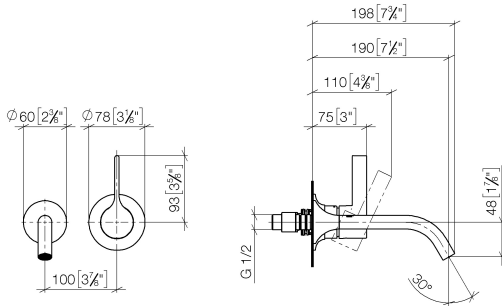

VAIA Wall-mounted single-lever basin mixer without pop-up waste - Brushed Dark Platinum

VAIA

36 860 809

- 190mm projection
- fixed spout
- circular, air-enriched flow
- hole diameter spout 37 mm
- hole diameter single-lever mixer 57 mm
- rosette for single-lever mixer Ø 78mm
- rosette for spout Ø 60mm
- max. flow 4.5 l/min
- lead-free
- This product can help a building meet the requirements of Green Building Rating Systems, e.g. LEED®, BREEAM®, DGNB

Required miscellaneous

Concealed wall-mounted single-lever mixer - 35 860 970-90 0010

- max. recess depth 95 mm
- min. recess depth 80 mm
- Rough can be rotated to position the lever on top or to the left of the spout.

VAIA Wall-mounted single-lever basin mixer without pop-up waste - Brushed Dark Platinum

VAIA

36 860 809
mm [inches]

Flow rate chart

Codes & Standards

ADA

ASME
A112.18.1/CSA
B125.1

California Energy
Commission
(CEC)