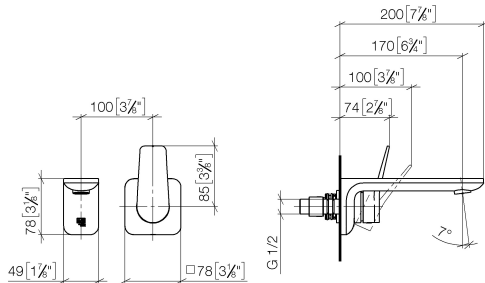

**LISSÉ Wall-mounted single-lever basin mixer without pop-up waste - Brushed Platinum**

LISSÉ

36 860 845

- 170mm projection
- fixed spout
- circular, air-enriched flow
- hole diameter spout 37 mm
- hole diameter single-lever mixer 57 mm
- rosette 78 x 78 mm
- max. flow 5.7 l/min
- lead-free
- This product can help a building meet the requirements of Green Building Rating Systems, e.g. LEED®, BREEAM®, DGNB

- Concealed wall-mounted single-lever mixer -** 35 860 970-90  
0010
- max. recess depth 95 mm
  - min. recess depth 80 mm
  - Rough can be rotated to position the lever on top or to the left of the spout.

# LISSÉ Wall-mounted single-lever basin mixer without pop-up waste - Brushed Platinum

LISSÉ

36 860 845  
mm [inches]

### Spare parts list

No.	Item Number	Name	Quantity used	Delivery time
1	09 24 03 072 10 90	nipple	1	2
2	90 24 03 108 00 90	nipple set	1	2
3	90 31 11 004 00 90	pin	1	2
4	90 11 84 021 00-06	spout	1	10
5	90 31 20 087 00-06	plug	1	10
6	90 31 11 063 00 90	pin	1	2
7	09 20 84 021-06	handle	1	10
8	09 11 02 288-06	cover	1	10
9	90 27 84 020 00-06	rosette	1	10
10	90 14 10 049 00 90	seal	1	2
11	90 15 05 064 01 90	cartridge	1	2
12	90 30 09 064 00 90	key	1	2