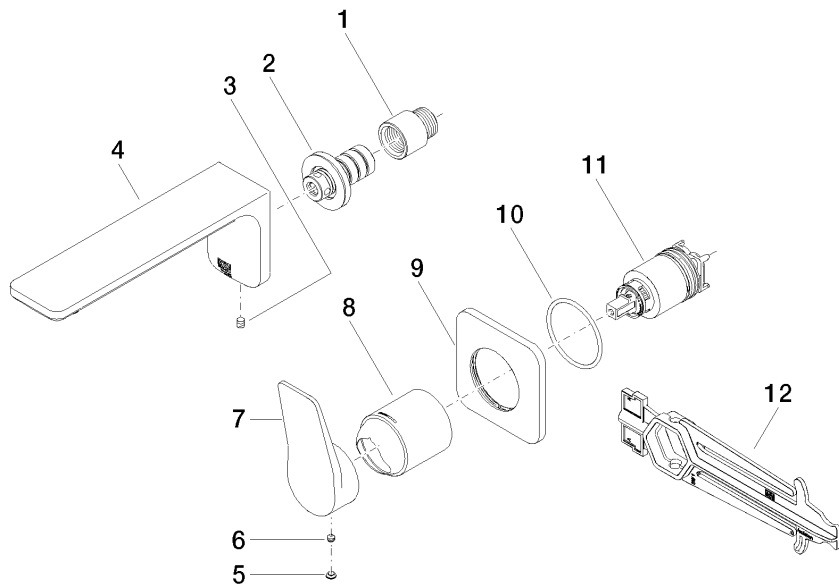

**LISSÉ Wall-mounted single-lever basin mixer without pop-up waste - Brushed Platinum**

LISSÉ

36 860 845

- 170mm projection
- fixed spout
- circular, air-enriched flow
- hole diameter spout 37 mm
- hole diameter single-lever mixer 57 mm
- rosette 78 x 78 mm
- max. flow 5.7 l/min
- lead-free
- This product can help a building meet the requirements of Green Building Rating Systems, e.g. LEED®, BREEAM®, DGNB

- Concealed wall-mounted single-lever mixer -** 35 860 970-90  
0010
- max. recess depth 95 mm
  - min. recess depth 80 mm
  - Rough can be rotated to position the lever on top or to the left of the spout.

### Spare parts list

No.	Item Number	Name	Quantity used	Delivery time
1	09 24 03 072 10 90	nipple	1	2
2	90 24 03 108 00 90	nipple set	1	2
3	90 31 11 004 00 90	pin	1	2
4	90 11 84 021 00-06	spout	1	10
5	90 31 20 087 00-06	plug	1	10
6	90 31 11 063 00 90	pin	1	2
7	09 20 84 021-06	handle	1	10
8	09 11 02 288-06	cover	1	10
9	90 27 84 020 00-06	rosette	1	10
10	90 14 10 049 00 90	seal	1	2
11	90 15 05 064 01 90	cartridge	1	2
12	90 30 09 064 00 90	key	1	2