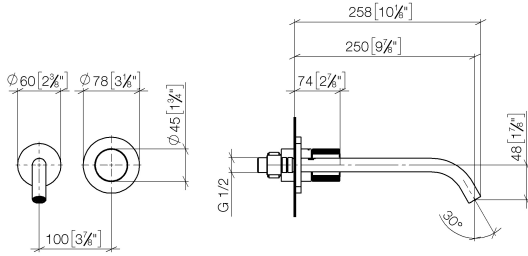

**META META PURE Wall-mounted single-lever basin mixer without pop-up waste - Matte Black**

META

36 861 664

- 250mm projection
- fixed spout
- circular, air-enriched flow
- hole diameter spout 37 mm
- hole diameter single-lever mixer 57 mm
- rosette for spout Ø 55mm
- rosette for mixer Ø 78mm
- max. flow 4.5 l/min
- lead-free
- This product can help a building meet the requirements of Green Building Rating Systems, e.g. LEED®, BREEAM®, DGNB

**Required miscellaneous**

- Concealed wall-mounted single-lever mixer -** 35 860 970-90 0010
- max. recess depth 95 mm
  - min. recess depth 80 mm
  - Rough can be rotated to position the lever on top or to the left of the spout.

**META META PURE Wall-mounted single-lever basin mixer without pop-up waste - Matte Black**

META

36 861 664  
mm [inches]

**Flow rate chart**

**Codes & Standards**

|                |                                 |  |        |
|----------------|---------------------------------|--|--------|
| ASME A112.18.1 | ASME<br>A112.18.1/CSA<br>B125.1 | California Energy<br>Commission<br>(CEC) | cUPC   |
| EPA WaterSense | NSF/ANSI 372                    | NSF/ANSI/CAN<br>61                       | NSF372 |
| NSF61          | Water Sense                     | WaterSense                               |        |