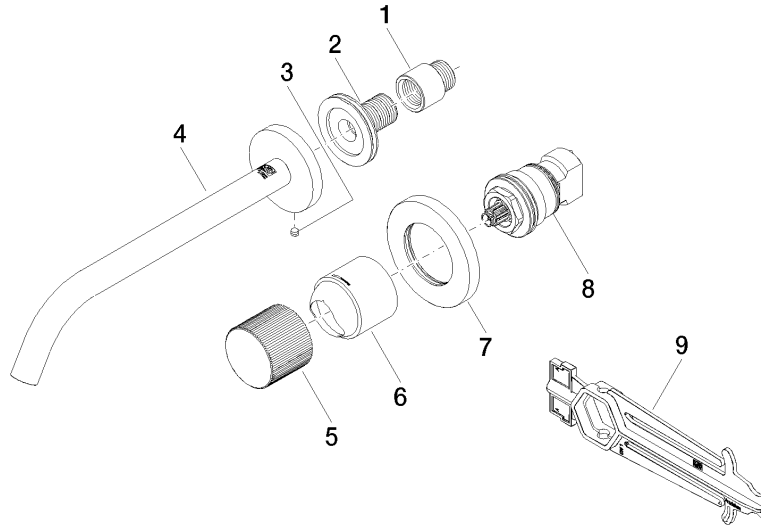

IAPMO\_6397

IAPMO\_N-4976

META META PURE Wall-mounted single-lever basin mixer without pop-up waste - Matte Black

META

36 861 664

Product version from 7/1/2023

**META META PURE Wall-mounted single-lever basin mixer without pop-up waste - Matte Black**