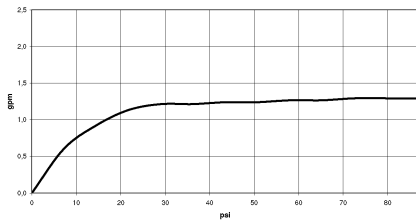

**Required miscellaneous**

- Concealed wall-mounted single-lever mixer -** 35 860 970-90 0010
- max. recess depth 95 mm
  - min. recess depth 80 mm
  - Rough can be rotated to position the lever on top or to the left of the spout.

**META META PURE Wall-mounted single-lever basin mixer without pop-up waste - Matte Black**

META

36 861 664  
mm [inches]

**Flow rate chart**

**Codes & Standards**

|                |                                 |  |        |
|----------------|---------------------------------|--|--------|
| ASME A112.18.1 | ASME<br>A112.18.1/CSA<br>B125.1 | California Energy<br>Commission<br>(CEC) | cUPC   |
| EPA WaterSense | NSF/ANSI 372                    | NSF/ANSI/CAN<br>61                       | NSF372 |
| NSF61          | Water Sense                     | WaterSense                               |        |