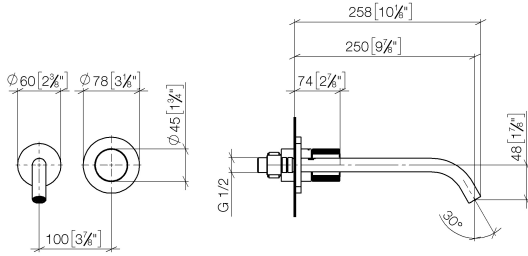

META META PURE Wall-mounted single-lever basin mixer without pop-up waste - Brushed Bronze

META

36 861 664

- 250mm projection
- fixed spout
- circular, air-enriched flow
- hole diameter spout 37 mm
- hole diameter single-lever mixer 57 mm
- rosette for spout Ø 55mm
- rosette for mixer Ø 78mm
- max. flow 4.5 l/min
- lead-free
- This product can help a building meet the requirements of Green Building Rating Systems, e.g. LEED®, BREEAM®, DGNB

Required miscellaneous

- Concealed wall-mounted single-lever mixer -** 35 860 970-90 0010
- min. recess depth 80 mm
 - Rough can be rotated to position the lever on top or to the left of the spout.
 - max. recess depth 95 mm

Recommended miscellaneous

- Basin Waste with knob for deck mounting 1 1/4" - Brushed Bronze** 10 200 970-42 0010

META META PURE Wall-mounted single-lever basin mixer without pop-up waste - Brushed Bronze

META

36 861 664
mm [inches]

Flow rate chart

Codes & Standards

ASME
A112.18.1/CSA
B125.1
NSF372

California Energy
Commission
(CEC)
NSF61

NSF/ANSI 372

NSF/ANSI/CAN
61