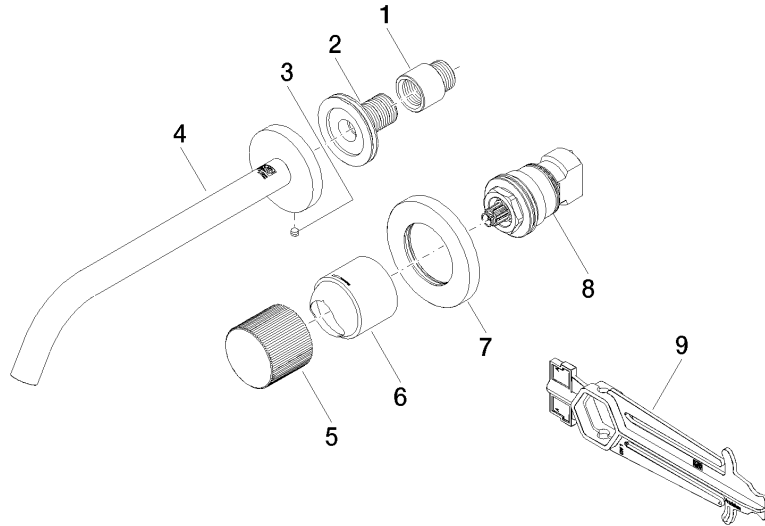

META META PURE Wall-mounted single-lever basin mixer without pop-up waste - Brushed Bronze

META

36 861 664

Certificates

IAPMO_6397

IAPMO_N-4976

META META PURE Wall-mounted single-lever basin mixer without pop-up waste - Brushed Bronze

META

36 861 664

Product version from 7/1/2023

META META PURE Wall-mounted single-lever basin mixer without pop-up waste - Brushed Bronze

META

36 861 664

Spare parts list

Product version from 7/1/2023

No.	Item Number	Name	Quantity used	Delivery time
	09 24 03 072 10 90	nipple	9	2