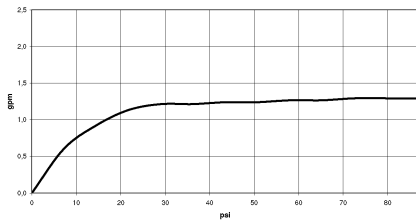

META

36 861 664
mm [inches]

Flow rate chart

Codes & Standards

ASME
A112.18.1/CSA
B125.1
NSF372

California Energy
Commission
(CEC)
NSF61

NSF/ANSI 372

NSF/ANSI/CAN
61