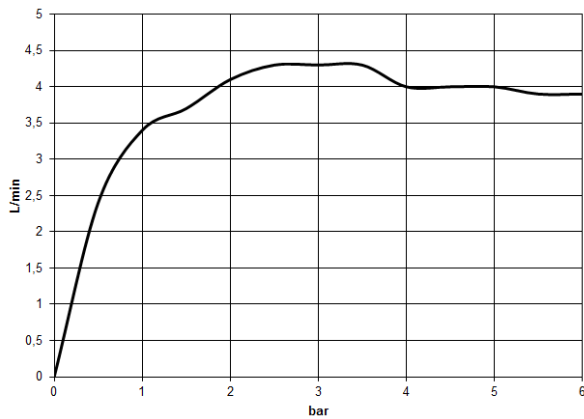

CYO Wall-mounted single-lever basin mixer without pop-up waste - Brushed Dark Platinum

CYO

36 861 811

- 190mm projection
- fixed spout
- rectangular, air-enriched flow
- hole diameter spout 37 mm
- hole diameter single-lever mixer 57 mm
- rosette for mixer 80 x 80mm
- max. flow 4.5 l/min
- lead-free
- This product can help a building meet the requirements of Green Building Rating Systems, e.g. LEED®, BREEAM®, DGNB
- WRAS 2107047

	Brushed Dark Platinum	36 861 811-99
	Chrome	36 861 811-00
	Brushed Platinum	36 861 811-06
	Dark Chrome	36 861 811-19
	Brushed Durabronze (23kt Gold)	36 861 811-28

Required miscellaneous

- Concealed wall-mounted single-lever mixer -** 35 860 970-900010
- max. recess depth 95 mm
 - min. recess depth 80 mm
 - Rough can be rotated to position the lever on top or to the left of the spout.

CYO Wall-mounted single-lever basin mixer without pop-up waste - Brushed Dark Platinum

CYO

36 861 811
mm [inches]

Flow rate chart

Codes & Standards

California Energy
Commission
(CEC)

Water Sense

CYO Wall-mounted single-lever basin mixer without pop-up waste - Brushed
Dark Platinum