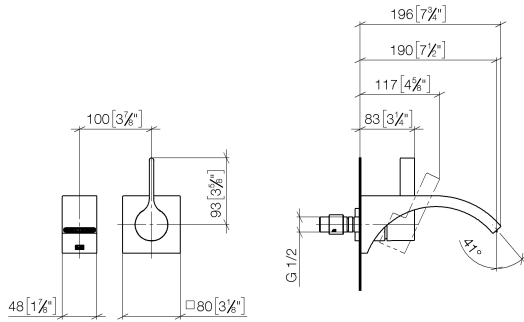

CYO Wall-mounted single-lever basin mixer without pop-up waste - Brushed Dark Platinum

CYO

36 861 811

- 190mm projection
- fixed spout
- rectangular, air-enriched flow
- hole diameter spout 37 mm
- hole diameter single-lever mixer 57 mm
- rosette for mixer 80 x 80mm
- max. flow 4.5 l/min
- lead-free
- This product can help a building meet the requirements of Green Building Rating Systems, e.g. LEED®, BREEAM®, DGNB
- WRAS 2107047

	Brushed Dark Platinum	36 861 811-99
	Chrome	36 861 811-00
	Brushed Platinum	36 861 811-06
	Dark Chrome	36 861 811-19
	Brushed Durabronze (23kt Gold)	36 861 811-28

Required miscellaneous

- Concealed wall-mounted single-lever mixer -** 35 860 970-900010
- max. recess depth 95 mm
 - min. recess depth 80 mm
 - Rough can be rotated to position the lever on top or to the left of the spout.

CYO Wall-mounted single-lever basin mixer without pop-up waste - Brushed Dark Platinum

CYO

36 861 811
mm [inches]

Flow rate chart

Codes & Standards

California Energy
Commission
(CEC)

Water Sense

CYO Wall-mounted single-lever basin mixer without pop-up waste - Brushed
Dark Platinum