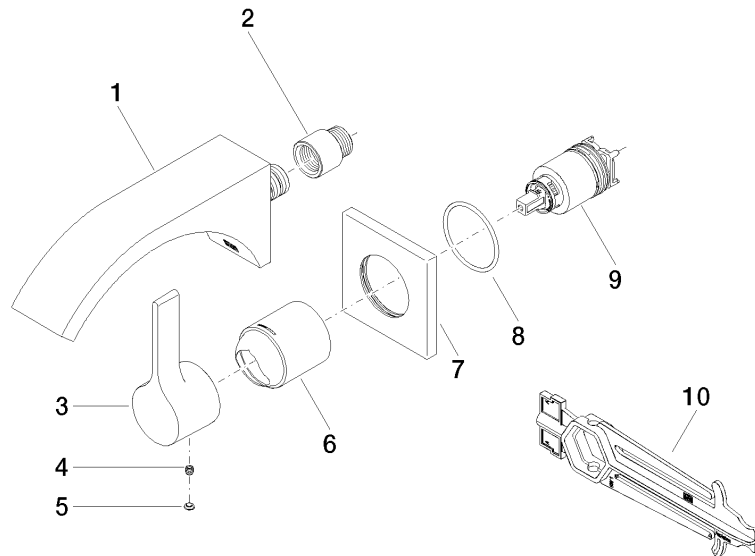

CYO Wall-mounted single-lever basin mixer without pop-up waste - Brushed Dark Platinum

CYO

36 861 811

- 190mm projection
- fixed spout
- rectangular, air-enriched flow
- hole diameter spout 37 mm
- hole diameter single-lever mixer 57 mm
- rosette for mixer 80 x 80mm
- max. flow 4.5 l/min
- lead-free
- This product can help a building meet the requirements of Green Building Rating Systems, e.g. LEED®, BREEAM®, DGNB
- WRAS 2107047

	Brushed Dark Platinum	36 861 811-99
	Chrome	36 861 811-00
	Brushed Platinum	36 861 811-06
	Dark Chrome	36 861 811-19
	Brushed Durabronze (23kt Gold)	36 861 811-28

Required miscellaneous

- Concealed wall-mounted single-lever mixer -** 35 860 970-900010
- max. recess depth 95 mm
 - min. recess depth 80 mm
 - Rough can be rotated to position the lever on top or to the left of the spout.

CYO Wall-mounted single-lever basin mixer without pop-up waste - Brushed Dark Platinum

CYO

36 861 811
mm [inches]

Flow rate chart

Codes & Standards

California Energy
Commission
(CEC)

Water Sense

CYO Wall-mounted single-lever basin mixer without pop-up waste - Brushed
Dark Platinum

CYO

36 861 811

Certificates

IAPMO_N-4976 (2). WRAS_2107047. IAPMO_8834 (2). IAPMO_6397 (2). IAPMO_4976 (1).

LGA_38122.

36 861 811

Spare parts list

No.	Item Number	Name	Quantity used	Delivery time
1	13 805 811-99	CYO Wall-mounted basin spout without pop-up waste - Brushed Dark Platinum	1	30
2	09 24 03 072 10 90	nipple	1	2
3	09 20 80 021-99	handle	1	30
4	90 31 11 030 00 90	pin	1	2
5	90 31 20 087 00-99	plug	1	30
6	09 11 02 288-99	cover	1	30
7	09 27 78 039-99	rosette	1	30
8	90 14 10 049 00 90	seal	1	2
9	90 15 05 064 01 90	cartridge	1	2
10	90 30 09 064 00 90	key	1	2