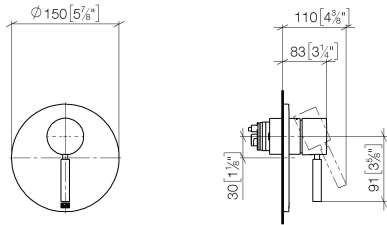

Pressure balanced valve without diverter

36 900 660

• cover plate Ø 150 mm

	Brushed Dark Brass	36 900 660-39
	Chrome	36 900 660-00
	Brushed Platinum	36 900 660-06
	Platinum	36 900 660-08
	Dark Chrome	36 900 660-19
	Light Gold	36 900 660-26
	Brushed Light Gold	36 900 660-27
	Brushed Durabronze (23kt Gold)	36 900 660-28
	Matte Black	36 900 660-33
	Brushed Bronze	36 900 660-42
	Brushed Champagne (22kt Gold)	36 900 660-46
	Champagne (22kt Gold)	36 900 660-47
	Brushed Chrome	36 900 660-93
	Brushed Dark Platinum	36 900 660-99

Pressure balanced valve without diverter

36 900 660

mm [inches]

Flow rate chart

Pressure balanced valve without diverter

36 900 660

Parts for other
finishes can be found
here: [Chrome](#)