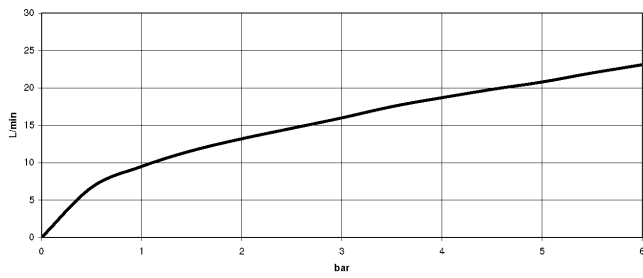

Pressure balanced valve without diverter

36 900 660

• cover plate Ø 150 mm

	Brushed Dark Brass	36 900 660-39
	Chrome	36 900 660-00
	Brushed Platinum	36 900 660-06
	Platinum	36 900 660-08
	Dark Chrome	36 900 660-19
	Light Gold	36 900 660-26
	Brushed Light Gold	36 900 660-27
	Brushed Durabronze (23kt Gold)	36 900 660-28
	Matte Black	36 900 660-33
	Brushed Bronze	36 900 660-42
	Brushed Champagne (22kt Gold)	36 900 660-46
	Champagne (22kt Gold)	36 900 660-47
	Brushed Chrome	36 900 660-93
	Brushed Dark Platinum	36 900 660-99

Pressure balanced valve without diverter

36 900 660

mm [inches]

Flow rate chart

Pressure balanced valve without diverter

36 900 660

Parts for other
finishes can be found
here: [Chrome](#)