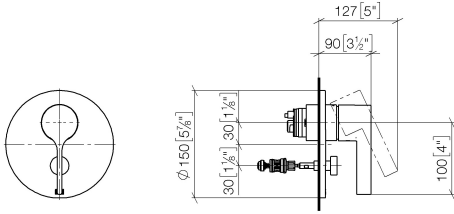

Pressure balanced valve with diverter

36 915 809

- automatic diverter
- cover plate Ø 150 mm

	Brushed Dark Brass	36 915 809-39
	Chrome	36 915 809-00
	Brushed Platinum	36 915 809-06
	Platinum	36 915 809-08
	Dark Chrome	36 915 809-19
	Brushed Light Gold	36 915 809-27
	Brushed Durabronze (23kt Gold)	36 915 809-28
	Brushed Bronze	36 915 809-42
	Brushed Champagne (22kt Gold)	36 915 809-46
	Champagne (22kt Gold)	36 915 809-47
	Brushed Dark Platinum	36 915 809-99

Pressure balanced valve with diverter

36 915 809

mm [inches]

Flow rate chart

Pressure balanced valve with diverter

36 915 809

Parts for other
finishes can be found
here: [Chrome](#)