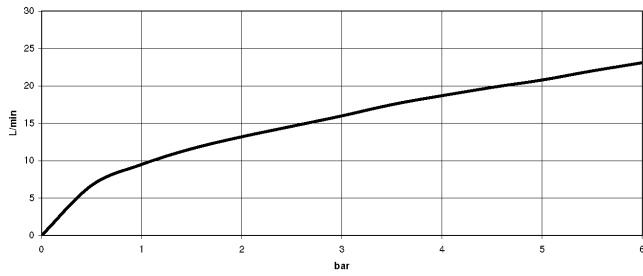

Pressure balanced valve with diverter

36 915 809

- automatic diverter
- cover plate Ø 150 mm

	Brushed Dark Brass	36 915 809-39
	Chrome	36 915 809-00
	Brushed Platinum	36 915 809-06
	Platinum	36 915 809-08
	Dark Chrome	36 915 809-19
	Brushed Light Gold	36 915 809-27
	Brushed Durabronze (23kt Gold)	36 915 809-28
	Brushed Bronze	36 915 809-42
	Brushed Champagne (22kt Gold)	36 915 809-46
	Champagne (22kt Gold)	36 915 809-47
	Brushed Dark Platinum	36 915 809-99

Pressure balanced valve with diverter

36 915 809

mm [inches]

Flow rate chart

Pressure balanced valve with diverter

36 915 809

Parts for other
finishes can be found
here: [Chrome](#)