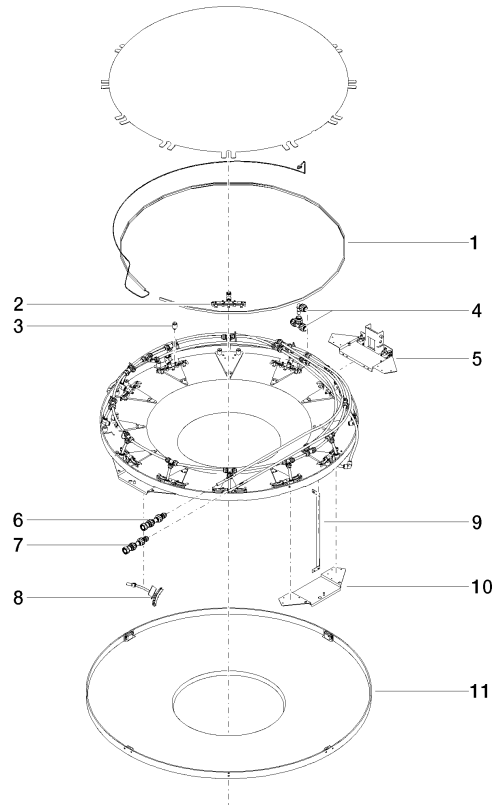

### 1x rain panel for ceiling installation

- Rain panel with 2 different spray modes
- AQUACIRCLE RAIN: Circular rain curtain, max. flow rate 6 l/min (at 3 bar)
- TEMPEST RAIN: Natural rain, max. flow rate 5 l/min (at 3 bar)
- RGBW LED ambient lighting
- Matt white cover, RAL 9003
- Outside diameter 48.8", opening diameter 17.7"
- with anti-scale system
- Provided by customer: Zigbee gateway

## Flow rate chart

---

**RAINMOON Rain panel with color light - Matte White**

41 615 979

**Spare parts list**

No.	Item Number	Name	Quantity used	Delivery time
1	90 10 01 183 01 90	lamp	1	2
2	90 17 09 056 01 90	jet module	12	60
3	90 18 40 222 00 90	adaptor	24	2
4	90 24 04 321 00 90	threaded connector	1	60
5	90 17 20 211 00 90	joint	1	60
6	90 24 04 346 01 90	connection AQUACIRCLE	1	2
7	90 24 04 346 02 90	connection TEMPEST	1	2
8	90 17 09 057 01 90	jet module	12	2
9	90 17 20 217 00 90	holder	4	60
10	90 17 20 216 00 90	holder	3	60
11	90 11 02 325 00 90	cover	1	2