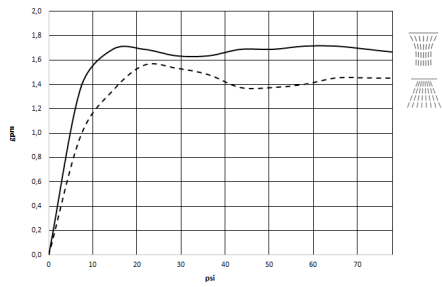

### 1x rain panel for ceiling installation

- Rain panel with 2 different spray modes
- AQUACIRCLE RAIN: Circular rain curtain, max. flow rate 6 l/min (at 3 bar)
- TEMPEST RAIN: Natural rain, max. flow rate 5 l/min (at 3 bar)
- RGBW LED ambient lighting
- Matt white cover, RAL 9003
- Outside diameter 48.8", opening diameter 17.7"
- with anti-scale system
- Provided by customer: Zigbee gateway

## Flow rate chart

---

**RAINMOON Rain panel with color light - Matte White**

41 615 979

**Spare parts list**

No.	Item Number	Name	Quantity used	Delivery time
1	90 10 01 183 01 90	lamp	1	2
2	90 17 09 056 01 90	jet module	12	60
3	90 18 40 222 00 90	adaptor	24	2
4	90 24 04 321 00 90	threaded connector	1	60
5	90 17 20 211 00 90	joint	1	60
6	90 24 04 346 01 90	connection AQUACIRCLE	1	2
7	90 24 04 346 02 90	connection TEMPEST	1	2
8	90 17 09 057 01 90	jet module	12	2
9	90 17 20 217 00 90	holder	4	60
10	90 17 20 216 00 90	holder	3	60
11	90 11 02 325 00 90	cover	1	2