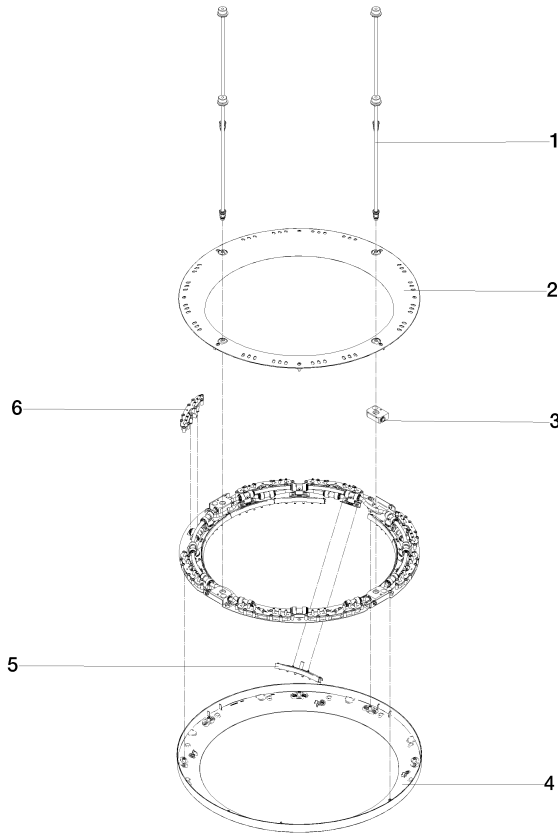

SERIES-VARIOUS AQUAHALO Rain panel - Brushed Platinum

41 750 979

- exposed trim parts
- Rain panel with 3 different flow modes
- AQUACIRCLE RAIN: Circular rain curtain, max. flow rate 6.8 l/min (at 3 bar)
- TEMPEST RAIN: Natural rain, max. flow rate 6.8 l/min (at 3 bar)
- DIAMOND RAIN: Ring of rain, max. flow rate 6.8 l/min (at 3 bar)
- Outer diameter: 605 mm, opening diameter: 465 mm
- Weight: 6 kg
- central LED Spot 3000 K
- Protection rating IP67
- Not suitable for use in a steam room.

Required miscellaneous

SERIES-VARIOUS AQUAHALO 35 750 970-06
Concealed ceiling installation box 0010

- Brushed Platinum

- concealed rough parts
- Pre-assembly kit for three-way diverter included
- Ceiling installation enclosure 605 x 605 x 95 mm
- Weight: 10 kg
- min. recess depth 110 mm

SERIES-VARIOUS AQUAHALO Rain panel - Brushed Platinum

41 750 979

Flow rate chart

SERIES-VARIOUS AQUAHALO Rain panel - Brushed Platinum

41 750 979

Product version from 4/1/2024

Parts for other
finishes can be found
here: [Chrome](#)

SERIES-VARIOUS AQUAHALO Rain panel - Brushed Platinum

41 750 979

Spare parts list

Product version from 4/1/2024

No.	Item Number	Name	Quantity used	Delivery time
	90 28 22 605 01-06	distributor	13	10