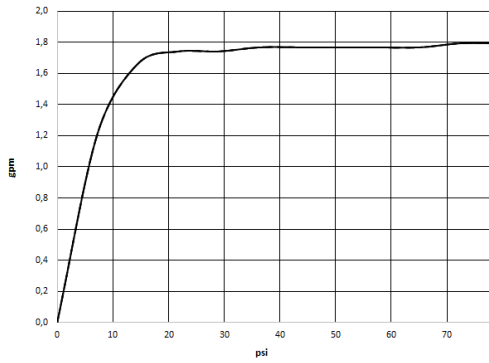

SERIES-VARIOUS AQUAHALO Rain panel - Brushed Platinum

41 750 979

- exposed trim parts
- Rain panel with 3 different flow modes
- AQUACIRCLE RAIN: Circular rain curtain, max. flow rate 6.8 l/min (at 3 bar)
- TEMPEST RAIN: Natural rain, max. flow rate 6.8 l/min (at 3 bar)
- DIAMOND RAIN: Ring of rain, max. flow rate 6.8 l/min (at 3 bar)
- Outer diameter: 605 mm, opening diameter: 465 mm
- Weight: 6 kg
- central LED Spot 3000 K
- Protection rating IP67
- Not suitable for use in a steam room.

Required miscellaneous

SERIES-VARIOUS AQUAHALO 35 750 970-06
Concealed ceiling installation box 0010

- Brushed Platinum

- concealed rough parts
- Pre-assembly kit for three-way diverter included
- Ceiling installation enclosure 605 x 605 x 95 mm
- Weight: 10 kg
- min. recess depth 110 mm

SERIES-VARIOUS AQUAHALO Rain panel - Brushed Platinum

41 750 979

Flow rate chart

SERIES-VARIOUS AQUAHALO Rain panel - Brushed Platinum

41 750 979

Product version from 4/1/2024

Parts for other
finishes can be found
here: [Chrome](#)