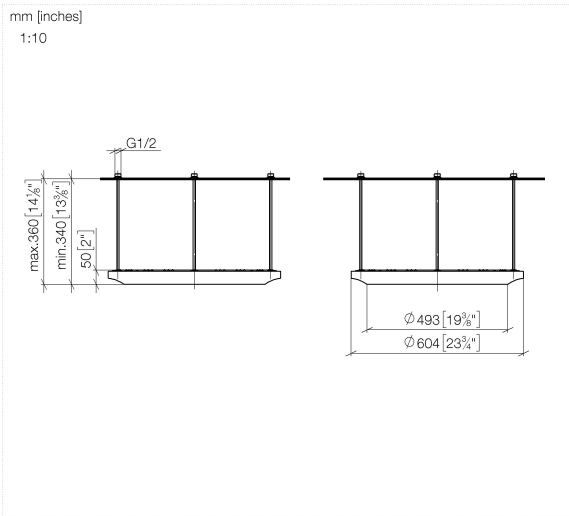

SERIES-VARIOUS AQUAHALO Rain panel - Brushed Platinum

41 750 979

- exposed trim parts
- Rain panel with 3 different flow modes
- AQUACIRCLE RAIN: Circular rain curtain, max. flow rate 6.8 l/min (at 3 bar)
- TEMPEST RAIN: Natural rain, max. flow rate 6.8 l/min (at 3 bar)
- DIAMOND RAIN: Ring of rain, max. flow rate 6.8 l/min (at 3 bar)
- Outer diameter: 605 mm, opening diameter: 465 mm
- Weight: 6 kg
- central LED Spot 3000 K
- Protection rating IP67
- Not suitable for use in a steam room.

Required miscellaneous

SERIES-VARIOUS AQUAHALO 35 750 970-06
Concealed ceiling installation box 0010

- Brushed Platinum

- concealed rough parts
- Pre-assembly kit for three-way diverter included
- Ceiling installation enclosure 605 x 605 x 95 mm
- Weight: 10 kg
- min. recess depth 110 mm

SERIES-VARIOUS AQUAHALO Rain panel - Brushed Platinum

41 750 979

Flow rate chart

SERIES-VARIOUS AQUAHALO Rain panel - Brushed Platinum

41 750 979

Product version from 4/1/2024

Parts for other
finishes can be found
here: [Chrome](#)