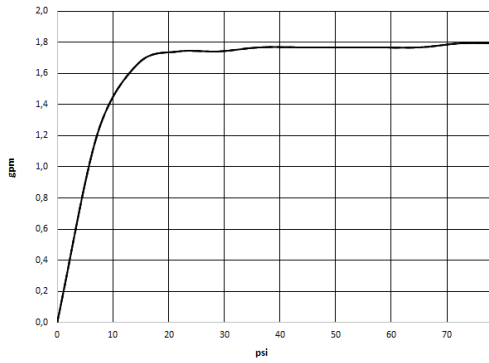

SERIES-VARIOUS AQUAHALO Rain panel - Champagne (22kt Gold)

41 750 979

- exposed trim parts
- Rain panel with 3 different flow modes
- AQUACIRCLE RAIN: Circular rain curtain, max. flow rate 6.8 l/min (at 3 bar)
- TEMPEST RAIN: Natural rain, max. flow rate 6.8 l/min (at 3 bar)
- DIAMOND RAIN: Ring of rain, max. flow rate 6.8 l/min (at 3 bar)
- Outer diameter: 605 mm, opening diameter: 465 mm
- Weight: 6 kg
- central LED Spot 3000 K
- Protection rating IP67
- Not suitable for use in a steam room.

Required miscellaneous

SERIES-VARIOUS AQUAHALO 35 750 970-47
Concealed ceiling installation box 0010
- Champagne (22kt Gold)

- concealed rough parts
- Pre-assembly kit for three-way diverter included
- Ceiling installation enclosure 605 x 605 x 95 mm
- Weight: 10 kg
- min. recess depth 110 mm

SERIES-VARIOUS AQUAHALO Rain panel - Champagne (22kt Gold)

41 750 979

Flow rate chart

SERIES-VARIOUS AQUAHALO Rain panel - Champagne (22kt Gold)

41 750 979

Product version from 4/1/2024

Parts for other finishes can be found here: [Chrome](#)