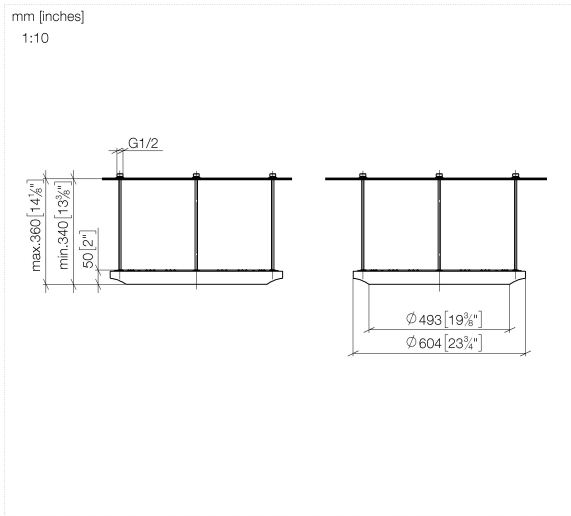

SERIES-VARIOUS AQUAHALO Rain panel - Champagne (22kt Gold)

41 750 979