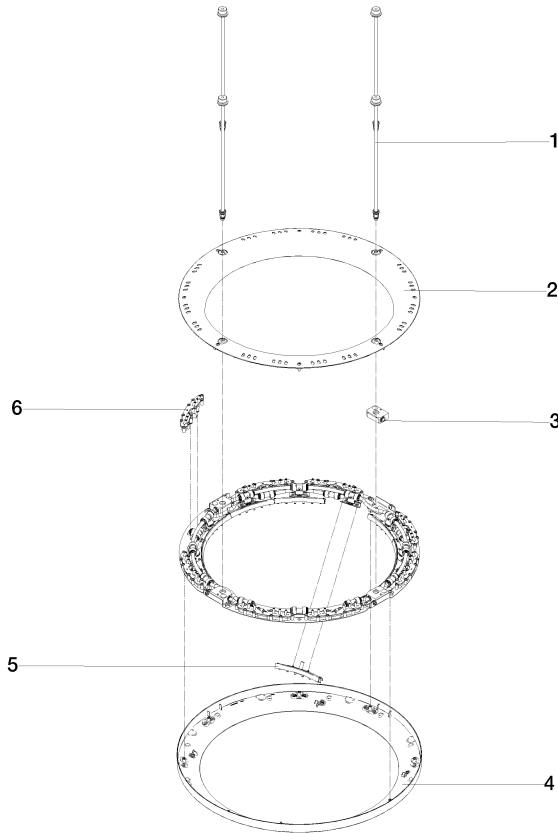

SERIES-VARIOUS AQUAHALO Rain panel - Champagne (22kt Gold)

41 750 979

- exposed trim parts
- Rain panel with 3 different flow modes
- AQUACIRCLE RAIN: Circular rain curtain, max. flow rate 6.8 l/min (at 3 bar)
- TEMPEST RAIN: Natural rain, max. flow rate 6.8 l/min (at 3 bar)
- DIAMOND RAIN: Ring of rain, max. flow rate 6.8 l/min (at 3 bar)
- Outer diameter: 605 mm, opening diameter: 465 mm
- Weight: 6 kg
- central LED Spot 3000 K
- Protection rating IP67
- Not suitable for use in a steam room.

Required miscellaneous

SERIES-VARIOUS AQUAHALO 35 750 970-47
Concealed ceiling installation box 0010
- Champagne (22kt Gold)

- concealed rough parts
- Pre-assembly kit for three-way diverter included
- Ceiling installation enclosure 605 x 605 x 95 mm
- Weight: 10 kg
- min. recess depth 110 mm

SERIES-VARIOUS AQUAHALO Rain panel - Champagne (22kt Gold)

41 750 979

Flow rate chart

SERIES-VARIOUS AQUAHALO Rain panel - Champagne (22kt Gold)

41 750 979

Product version from 4/1/2024

Parts for other finishes can be found here: [Chrome](#)

SERIES-VARIOUS AQUAHALO Rain panel - Champagne (22kt Gold)

41 750 979

Spare parts list

Product version from 4/1/2024

No.	Item Number	Name	Quantity used	Delivery time
	90 28 22 605 01-47	distributor	13	30