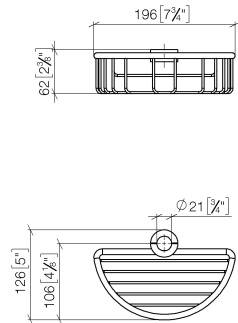

## Shower basket for subsequent mounting on riser - Brushed Platinum

IMO

82 290 970

- width 200mm
- height 62 mm
- 125mm projection

Fits: IMO, LULU, MADISON, MEM, TARA, CL.1, LISSÉ, VAIA, META, CYO

	Brushed Platinum	82 290 970-06
	Chrome	82 290 970-00
	Platinum	82 290 970-08
	Durabress (23kt Gold)	82 290 970-09
	Dark Chrome	82 290 970-19
	Light Gold	82 290 970-26
	Brushed Light Gold	82 290 970-27
	Brushed Durabress (23kt Gold)	82 290 970-28
	Matte Black	82 290 970-33
	Brushed Bronze	82 290 970-42
	Brushed Champagne (22kt Gold)	82 290 970-46
	Champagne (22kt Gold)	82 290 970-47
	Brushed Chrome	82 290 970-93
	Brushed Dark Platinum	82 290 970-99

82 290 970

mm [inches]

82 290 970

Parts for other finishes can be found here: [Chrome](#)

### Spare parts list

No.	Item Number	Name	Quantity used	Delivery time
1	09 30 30 054 90	screw	4	2
2	08 17 97 520-06	holder	1	10
3	08 18 40 520 90	sleeve	1	2
4	08 18 40 521 90	sleeve	1	2
5	08 18 90 908-06	basket	1	60