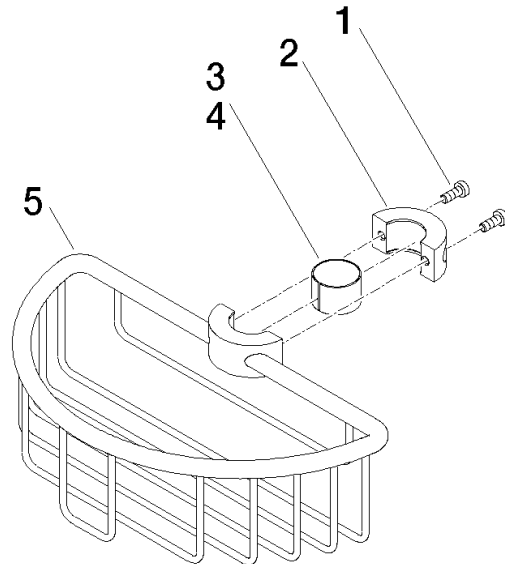

## Shower basket for subsequent mounting on riser - Brushed Platinum

IMO

82 290 970

- width 200mm
- height 62 mm
- 125mm projection

Fits: IMO, LULU, MADISON, MEM, TARA, CL.1, LISSÉ, VAIA, META, CYO

	Brushed Platinum	82 290 970-06
	Chrome	82 290 970-00
	Platinum	82 290 970-08
	Durabress (23kt Gold)	82 290 970-09
	Dark Chrome	82 290 970-19
	Light Gold	82 290 970-26
	Brushed Light Gold	82 290 970-27
	Brushed Durabress (23kt Gold)	82 290 970-28
	Matte Black	82 290 970-33
	Brushed Bronze	82 290 970-42
	Brushed Champagne (22kt Gold)	82 290 970-46
	Champagne (22kt Gold)	82 290 970-47
	Brushed Chrome	82 290 970-93
	Brushed Dark Platinum	82 290 970-99

82 290 970

mm [inches]

82 290 970

Parts for other finishes can be found here: [Chrome](#)

### Spare parts list

No.	Item Number	Name	Quantity used	Delivery time
1	09 30 30 054 90	screw	4	2
2	08 17 97 520-06	holder	1	10
3	08 18 40 520 90	sleeve	1	2
4	08 18 40 521 90	sleeve	1	2
5	08 18 90 908-06	basket	1	60