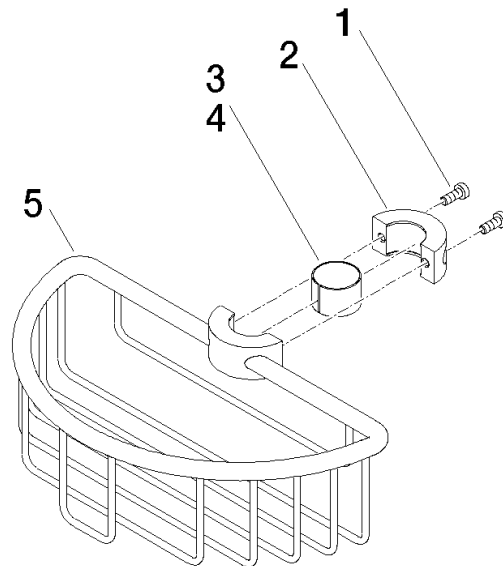

Shower basket for subsequent mounting on riser - Durabross (23kt Gold)

IMO

82 290 970

- width 200mm
- height 62 mm
- 125mm projection

Fits: IMO, LULU, MADISON, MEM, TARA, CL.1, LISSÉ, VAIA, META, CYO

	Durabross (23kt Gold)	82 290 970-09
	Chrome	82 290 970-00
	Brushed Platinum	82 290 970-06
	Platinum	82 290 970-08
	Dark Chrome	82 290 970-19
	Light Gold	82 290 970-26
	Brushed Light Gold	82 290 970-27
	Brushed Durabross (23kt Gold)	82 290 970-28
	Matte Black	82 290 970-33
	Brushed Bronze	82 290 970-42
	Brushed Champagne (22kt Gold)	82 290 970-46
	Champagne (22kt Gold)	82 290 970-47
	Brushed Chrome	82 290 970-93
	Brushed Dark Platinum	82 290 970-99

82 290 970

mm [inches]

82 290 970

Parts for other finishes can be found here: [Chrome](#)

Spare parts list

No.	Item Number	Name	Quantity used	Delivery time
1	09 30 30 054 90	screw	4	2
2	08 17 97 520-09	holder	1	60
3	08 18 40 520 90	sleeve	1	2
4	08 18 40 521 90	sleeve	1	2
5	08 18 90 908-09	basket	1	60