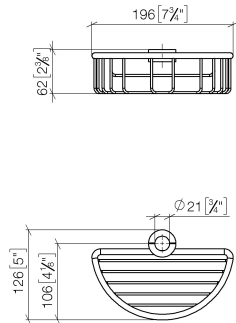

Shower basket for subsequent mounting on riser - Dark Chrome

IMO

82 290 970

- width 200mm
- height 62 mm
- 125mm projection

Fits: IMO, LULU, MADISON, MEM, TARA, CL.1, LISSÉ, VAIA, META, CYO

	Dark Chrome	82 290 970-19
	Chrome	82 290 970-00
	Brushed Platinum	82 290 970-06
	Platinum	82 290 970-08
	Durabrand (23kt Gold)	82 290 970-09
	Light Gold	82 290 970-26
	Brushed Light Gold	82 290 970-27
	Brushed Durabrand (23kt Gold)	82 290 970-28
	Matte Black	82 290 970-33
	Brushed Bronze	82 290 970-42
	Brushed Champagne (22kt Gold)	82 290 970-46
	Champagne (22kt Gold)	82 290 970-47
	Brushed Chrome	82 290 970-93
	Brushed Dark Platinum	82 290 970-99

82 290 970

mm [inches]

82 290 970

Parts for other
finishes can be found
here: [Chrome](#)