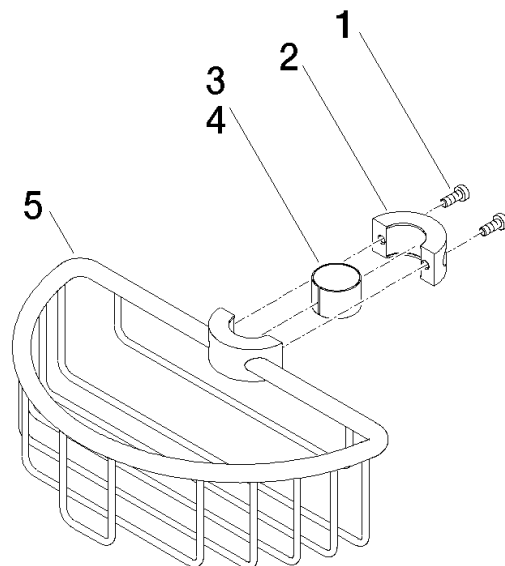

Shower basket for subsequent mounting on riser - Light Gold

IMO

82 290 970

- width 200mm
- height 62 mm
- 125mm projection

Fits: IMO, LULU, MADISON, MEM, TARA, CL.1, LISSÉ, VAIA, META, CYO

	Light Gold	82 290 970-26
	Chrome	82 290 970-00
	Brushed Platinum	82 290 970-06
	Platinum	82 290 970-08
	Durabronze (23kt Gold)	82 290 970-09
	Dark Chrome	82 290 970-19
	Brushed Light Gold	82 290 970-27
	Brushed Durabronze (23kt Gold)	82 290 970-28
	Matte Black	82 290 970-33
	Brushed Bronze	82 290 970-42
	Brushed Champagne (22kt Gold)	82 290 970-46
	Champagne (22kt Gold)	82 290 970-47
	Brushed Chrome	82 290 970-93
	Brushed Dark Platinum	82 290 970-99

82 290 970

mm [inches]

82 290 970

Parts for other finishes can be found here: [Chrome](#)

Spare parts list

No.	Item Number	Name	Quantity used	Delivery time
1	09 30 30 054 90	screw	4	2
2	08 17 97 520-26	holder	1	60
3	08 18 40 520 90	sleeve	1	2
4	08 18 40 521 90	sleeve	1	2
5	08 18 90 908-26	basket	1	60