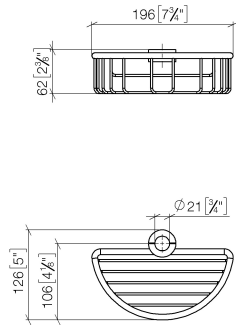

Shower basket for subsequent mounting on riser - Brushed Light Gold

IMO

82 290 970

- width 200mm
- height 62 mm
- 125mm projection

Fits: IMO, LULU, MADISON, MEM, TARA, CL.1, LISSÉ, VAIA, META, CYO

	Brushed Light Gold	82 290 970-27
	Chrome	82 290 970-00
	Brushed Platinum	82 290 970-06
	Platinum	82 290 970-08
	Durabronze (23kt Gold)	82 290 970-09
	Dark Chrome	82 290 970-19
	Light Gold	82 290 970-26
	Brushed Durabronze (23kt Gold)	82 290 970-28
	Matte Black	82 290 970-33
	Brushed Bronze	82 290 970-42
	Brushed Champagne (22kt Gold)	82 290 970-46
	Champagne (22kt Gold)	82 290 970-47
	Brushed Chrome	82 290 970-93
	Brushed Dark Platinum	82 290 970-99

82 290 970

mm [inches]

82 290 970

Parts for other finishes can be found here: [Chrome](#)

### Spare parts list

No.	Item Number	Name	Quantity used	Delivery time
1	09 30 30 054 90	screw	4	2
2	08 17 97 520-27	holder	1	60
3	08 18 40 520 90	sleeve	1	2
4	08 18 40 521 90	sleeve	1	2
5	08 18 90 908-27	basket	1	60