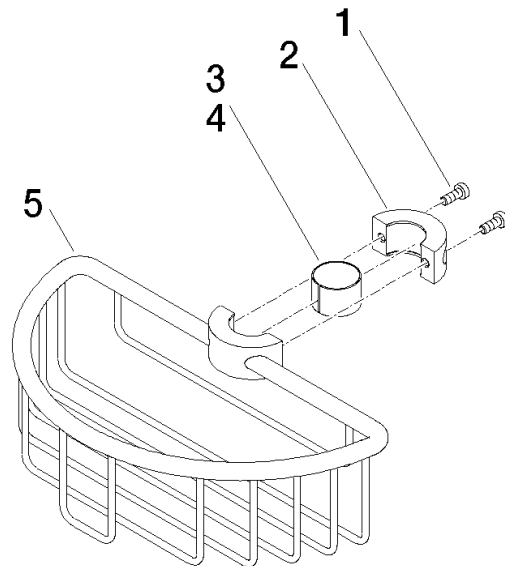

Shower basket for subsequent mounting on riser - Brushed Light Gold

IMO

82 290 970

- width 200mm
- height 62 mm
- 125mm projection

Fits: IMO, LULU, MADISON, MEM, TARA, CL.1, LISSÉ, VAIA, META, CYO

	Brushed Light Gold	82 290 970-27
	Chrome	82 290 970-00
	Brushed Platinum	82 290 970-06
	Platinum	82 290 970-08
	Durabronze (23kt Gold)	82 290 970-09
	Dark Chrome	82 290 970-19
	Light Gold	82 290 970-26
	Brushed Durabronze (23kt Gold)	82 290 970-28
	Matte Black	82 290 970-33
	Brushed Bronze	82 290 970-42
	Brushed Champagne (22kt Gold)	82 290 970-46
	Champagne (22kt Gold)	82 290 970-47
	Brushed Chrome	82 290 970-93
	Brushed Dark Platinum	82 290 970-99

82 290 970

mm [inches]

82 290 970

Parts for other finishes can be found here: [Chrome](#)

### Spare parts list

No.	Item Number	Name	Quantity used	Delivery time
1	09 30 30 054 90	screw	4	2
2	08 17 97 520-27	holder	1	60
3	08 18 40 520 90	sleeve	1	2
4	08 18 40 521 90	sleeve	1	2
5	08 18 90 908-27	basket	1	60