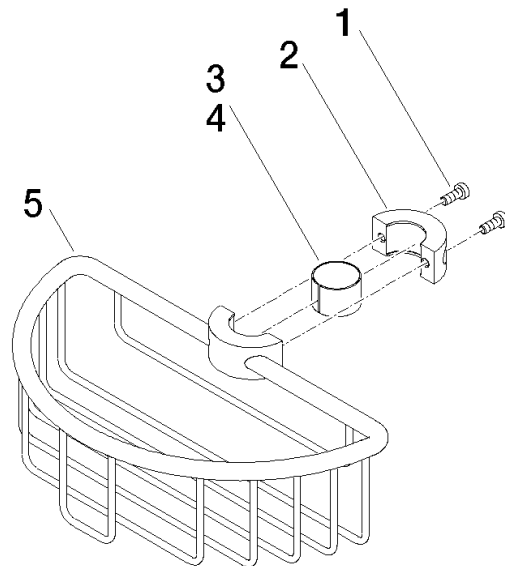

Shower basket for subsequent mounting on riser - Brushed Durabross (23kt Gold)

IMO

82 290 970

- width 200mm
- height 62 mm
- 125mm projection

Fits: IMO, LULU, MADISON, MEM, TARA, CL.1, LISSÉ, VAIA, META, CYO

Shower basket for subsequent mounting on riser - Brushed Durabronz (23kt Gold)

IMO

82 290 970
mm [inches]

Shower basket for subsequent mounting on riser - Brushed Durabronz (23kt Gold)

82 290 970
Parts for other
finishes can be found
here: Chrome

Spare parts list

No.	Item Number	Name	Quantity used	Delivery time
1	09 30 30 054 90	screw	4	2
2	08 17 97 520-28	holder	1	20
3	08 18 40 520 90	sleeve	1	2
4	08 18 40 521 90	sleeve	1	2
5	08 18 90 908-28	basket	1	20