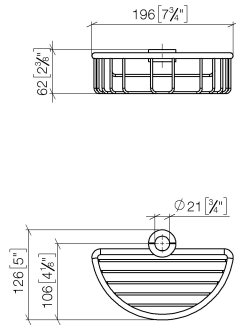

Shower basket for subsequent mounting on riser - Brushed Durabross (23kt Gold)

IMO

82 290 970

- width 200mm
- height 62 mm
- 125mm projection

Fits: IMO, LULU, MADISON, MEM, TARA, CL.1, LISSÉ, VAIA, META, CYO

Shower basket for subsequent mounting on riser - Brushed Durabronz (23kt Gold)

IMO

82 290 970
mm [inches]

Shower basket for subsequent mounting on riser - Brushed Durabronz (23kt Gold)

82 290 970
Parts for other
finishes can be found
here: Chrome

Spare parts list

No.	Item Number	Name	Quantity used	Delivery time
1	09 30 30 054 90	screw	4	2
2	08 17 97 520-28	holder	1	20
3	08 18 40 520 90	sleeve	1	2
4	08 18 40 521 90	sleeve	1	2
5	08 18 90 908-28	basket	1	20