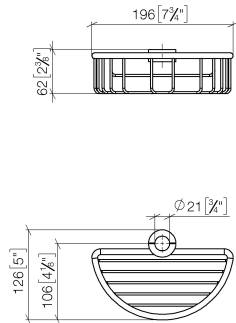

Shower basket for subsequent mounting on riser - Matte Black

IMO

82 290 970

- width 200mm
- height 62 mm
- 125mm projection

Fits: IMO, LULU, MADISON, MEM, TARA,
CL.1, LISSÉ, VAIA, META, CYO

	Matte Black	82 290 970-33
	Chrome	82 290 970-00
	Brushed Platinum	82 290 970-06
	Platinum	82 290 970-08
	Durabronze (23kt Gold)	82 290 970-09
	Dark Chrome	82 290 970-19
	Light Gold	82 290 970-26
	Brushed Light Gold	82 290 970-27
	Brushed Durabronze (23kt Gold)	82 290 970-28
	Brushed Bronze	82 290 970-42
	Brushed Champagne (22kt Gold)	82 290 970-46
	Champagne (22kt Gold)	82 290 970-47
	Brushed Chrome	82 290 970-93
	Brushed Dark Platinum	82 290 970-99

82 290 970

mm [inches]

82 290 970

Parts for other finishes can be found here: [Chrome](#)

Spare parts list

No.	Item Number	Name	Quantity used	Delivery time
1	09 30 30 054 90	screw	4	2
2	08 17 97 520-33	holder	1	60
3	08 18 40 520 90	sleeve	1	2
4	08 18 40 521 90	sleeve	1	2
5	08 18 90 908-33	basket	1	60