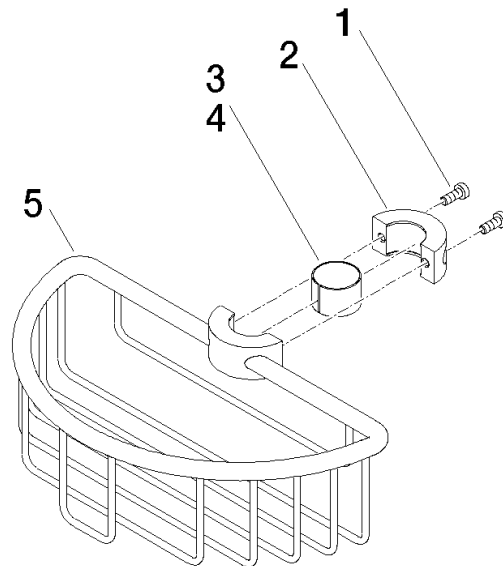

Shower basket for subsequent mounting on riser - Matte Black

IMO

82 290 970

- width 200mm
- height 62 mm
- 125mm projection

Fits: IMO, LULU, MADISON, MEM, TARA,
CL.1, LISSÉ, VAIA, META, CYO

	Matte Black	82 290 970-33
	Chrome	82 290 970-00
	Brushed Platinum	82 290 970-06
	Platinum	82 290 970-08
	Durabronze (23kt Gold)	82 290 970-09
	Dark Chrome	82 290 970-19
	Light Gold	82 290 970-26
	Brushed Light Gold	82 290 970-27
	Brushed Durabronze (23kt Gold)	82 290 970-28
	Brushed Bronze	82 290 970-42
	Brushed Champagne (22kt Gold)	82 290 970-46
	Champagne (22kt Gold)	82 290 970-47
	Brushed Chrome	82 290 970-93
	Brushed Dark Platinum	82 290 970-99

82 290 970

mm [inches]

82 290 970

Parts for other finishes can be found here: [Chrome](#)

Spare parts list

No.	Item Number	Name	Quantity used	Delivery time
1	09 30 30 054 90	screw	4	2
2	08 17 97 520-33	holder	1	60
3	08 18 40 520 90	sleeve	1	2
4	08 18 40 521 90	sleeve	1	2
5	08 18 90 908-33	basket	1	60