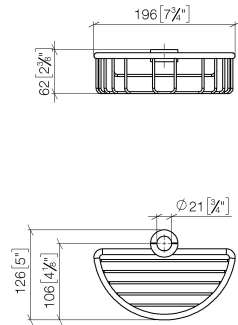

**Shower basket for subsequent mounting on riser - Champagne (22kt Gold)**

IMO

82 290 970

- width 200mm
- height 62 mm
- 125mm projection

Fits: IMO, LULU, MADISON, MEM, TARA, CL.1, LISSÉ, VAIA, META, CYO

	Champagne (22kt Gold)	82 290 970-47
	Chrome	82 290 970-00
	Brushed Platinum	82 290 970-06
	Platinum	82 290 970-08
	Durabrass (23kt Gold)	82 290 970-09
	Dark Chrome	82 290 970-19
	Light Gold	82 290 970-26
	Brushed Light Gold	82 290 970-27
	Brushed Durabrass (23kt Gold)	82 290 970-28
	Matte Black	82 290 970-33
	Brushed Bronze	82 290 970-42
	Brushed Champagne (22kt Gold)	82 290 970-46
	Brushed Chrome	82 290 970-93
	Brushed Dark Platinum	82 290 970-99

82 290 970

mm [inches]

82 290 970

Parts for other finishes can be found here: [Chrome](#)

### Spare parts list

No.	Item Number	Name	Quantity used	Delivery time
1	09 30 30 054 90	screw	4	2
2	08 17 97 520-47	holder	1	30
3	08 18 40 520 90	sleeve	1	2
4	08 18 40 521 90	sleeve	1	2
5	08 18 90 908-47	basket	1	30