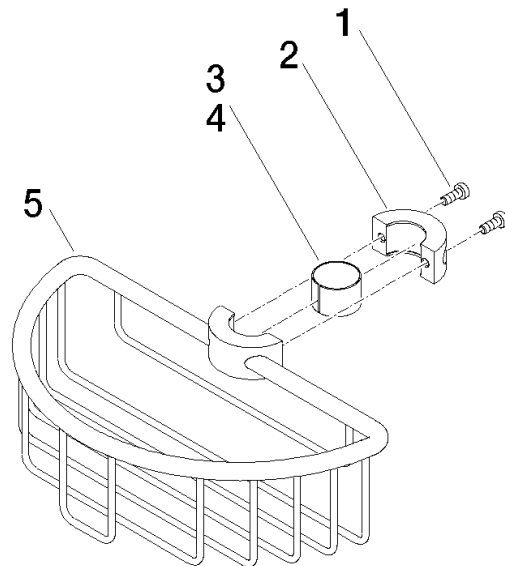

**Shower basket for subsequent mounting on riser - Champagne (22kt Gold)**

IMO

82 290 970

- width 200mm
- height 62 mm
- 125mm projection

Fits: IMO, LULU, MADISON, MEM, TARA, CL.1, LISSÉ, VAIA, META, CYO

	Champagne (22kt Gold)	82 290 970-47
	Chrome	82 290 970-00
	Brushed Platinum	82 290 970-06
	Platinum	82 290 970-08
	Durabrass (23kt Gold)	82 290 970-09
	Dark Chrome	82 290 970-19
	Light Gold	82 290 970-26
	Brushed Light Gold	82 290 970-27
	Brushed Durabrass (23kt Gold)	82 290 970-28
	Matte Black	82 290 970-33
	Brushed Bronze	82 290 970-42
	Brushed Champagne (22kt Gold)	82 290 970-46
	Brushed Chrome	82 290 970-93
	Brushed Dark Platinum	82 290 970-99

82 290 970

mm [inches]

82 290 970

Parts for other finishes can be found here: [Chrome](#)

### Spare parts list

No.	Item Number	Name	Quantity used	Delivery time
1	09 30 30 054 90	screw	4	2
2	08 17 97 520-47	holder	1	30
3	08 18 40 520 90	sleeve	1	2
4	08 18 40 521 90	sleeve	1	2
5	08 18 90 908-47	basket	1	30