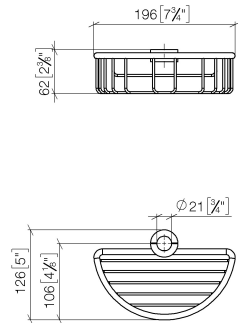

Shower basket for subsequent mounting on riser - Brushed Chrome

IMO

82 290 970

- width 200mm
- height 62 mm
- 125mm projection

Fits: IMO, LULU, MADISON, MEM, TARA, CL.1, LISSÉ, VAIA, META, CYO

	Brushed Chrome	82 290 970-93
	Chrome	82 290 970-00
	Brushed Platinum	82 290 970-06
	Platinum	82 290 970-08
	Durabronze (23kt Gold)	82 290 970-09
	Dark Chrome	82 290 970-19
	Light Gold	82 290 970-26
	Brushed Light Gold	82 290 970-27
	Brushed Durabronze (23kt Gold)	82 290 970-28
	Matte Black	82 290 970-33
	Brushed Bronze	82 290 970-42
	Brushed Champagne (22kt Gold)	82 290 970-46
	Champagne (22kt Gold)	82 290 970-47
	Brushed Dark Platinum	82 290 970-99

82 290 970

mm [inches]

82 290 970

Parts for other finishes can be found here: [Chrome](#)

Spare parts list

No.	Item Number	Name	Quantity used	Delivery time
1	09 30 30 054 90	screw	4	2
2	08 17 97 520-93	holder	1	20
3	08 18 40 520 90	sleeve	1	2
4	08 18 40 521 90	sleeve	1	2
5	08 18 90 908-93	basket	1	20