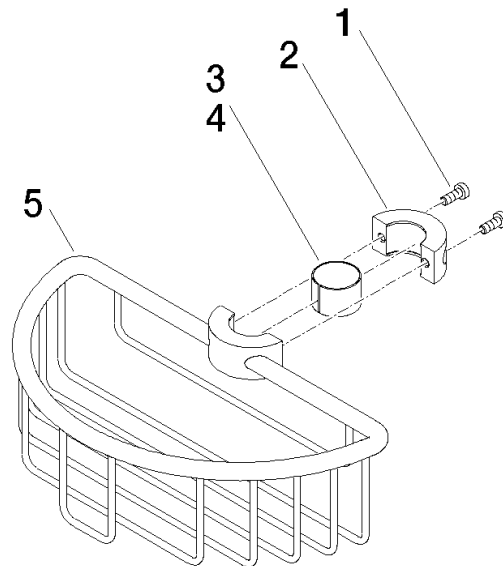

Shower basket for subsequent mounting on riser - Brushed Chrome

IMO

82 290 970

- width 200mm
- height 62 mm
- 125mm projection

Fits: IMO, LULU, MADISON, MEM, TARA, CL.1, LISSÉ, VAIA, META, CYO

	Brushed Chrome	82 290 970-93
	Chrome	82 290 970-00
	Brushed Platinum	82 290 970-06
	Platinum	82 290 970-08
	Durabronze (23kt Gold)	82 290 970-09
	Dark Chrome	82 290 970-19
	Light Gold	82 290 970-26
	Brushed Light Gold	82 290 970-27
	Brushed Durabronze (23kt Gold)	82 290 970-28
	Matte Black	82 290 970-33
	Brushed Bronze	82 290 970-42
	Brushed Champagne (22kt Gold)	82 290 970-46
	Champagne (22kt Gold)	82 290 970-47
	Brushed Dark Platinum	82 290 970-99

82 290 970

mm [inches]

82 290 970

Parts for other finishes can be found here: [Chrome](#)

Spare parts list

No.	Item Number	Name	Quantity used	Delivery time
1	09 30 30 054 90	screw	4	2
2	08 17 97 520-93	holder	1	20
3	08 18 40 520 90	sleeve	1	2
4	08 18 40 521 90	sleeve	1	2
5	08 18 90 908-93	basket	1	20