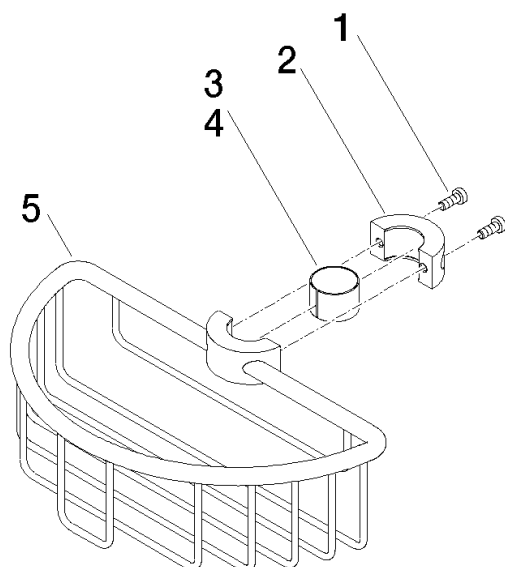

Shower basket for subsequent mounting on riser - Brushed Dark Platinum

IMO

82 290 970

- width 200mm
- height 62 mm
- 125mm projection

Fits: IMO, LULU, MADISON, MEM, TARA, CL.1, LISSÉ, VAIA, META, CYO

	Brushed Dark Platinum	82 290 970-99
	Chrome	82 290 970-00
	Brushed Platinum	82 290 970-06
	Platinum	82 290 970-08
	Durabrand (23kt Gold)	82 290 970-09
	Dark Chrome	82 290 970-19
	Light Gold	82 290 970-26
	Brushed Light Gold	82 290 970-27
	Brushed Durabrand (23kt Gold)	82 290 970-28
	Matte Black	82 290 970-33
	Brushed Bronze	82 290 970-42
	Brushed Champagne (22kt Gold)	82 290 970-46
	Champagne (22kt Gold)	82 290 970-47
	Brushed Chrome	82 290 970-93

82 290 970

mm [inches]

82 290 970

Parts for other finishes can be found here: [Chrome](#)

Spare parts list

No.	Item Number	Name	Quantity used	Delivery time
1	09 30 30 054 90	screw	4	2
2	08 17 97 520-99	holder	1	30
3	08 18 40 520 90	sleeve	1	2
4	08 18 40 521 90	sleeve	1	2
5	08 18 90 908-99	basket	1	30